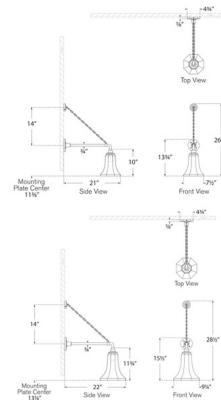

Shown in hand-rubbed antique brass

Specifications

COLOR	.....	N/A
BODY FINISH	.....	Hand-Rubbed Antique Brass
WATTAGE	.....	15W
DIMMER	.....	Standard 120V
DIMENSIONS	.....	7.5"W x 26.75"H x 21"D
BULB NOT INCLUDED	.....	1 x A19/Medium (E26)/15W/120V LED
COUNTRY OF ORIGIN	.....	Philippines

CLICK TO VIEW PRODUCT

Notes: