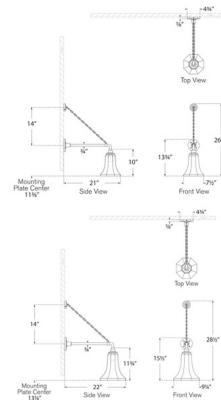

### Specifications

COLOR	.....	N/A
BODY FINISH	.....	Hand-Rubbed Antique Brass
WATTAGE	.....	15W
DIMMER	.....	Standard 120V
DIMENSIONS	.....	7.5"W x 26.75"H x 21"D
BULB NOT INCLUDED	.....	1 x A19/Medium (E26)/15W/120V LED
COUNTRY OF ORIGIN	.....	Philippines