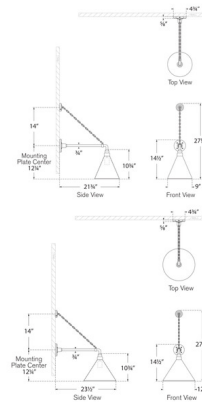

By Visual Comfort Signature

Description

The Academy Outdoor Anchored Mack Savannah Conical Wall Light draws inspiration from the industrial fixtures once used to light barns, town halls, warehouses, and schoolhouses. Blending American, British, and French architectural influences. This fixture reimagines classic utilitarian design with a sleek, modern twist adding a warm and welcoming glow to your outdoor space. A chain helps support the lamp and is placed 14 inches above the backplate.

Shown in matte black / green

Specifications

COLOR	N/A
BODY FINISH	Matte Black / Green
WATTAGE	15W
DIMMER	Standard 120V
DIMENSIONS	9"W x 27.5"H x 21.75"D
BULB NOT INCLUDED	1 x A19/Medium (E26)/15W/120V LED
COUNTRY OF ORIGIN	Philippines