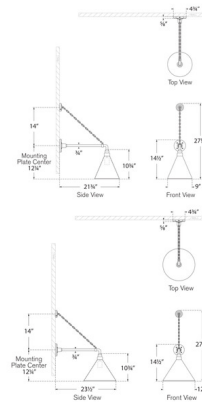

Shown in matte black / green