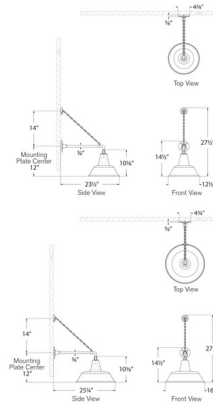

By Visual Comfort Signature

Description

The Academy Outdoor Anchored Mack Bowers Shade Wall Light draws inspiration from the industrial fixtures once used to light barns, town halls, warehouses, and schoolhouses. Blending American, British, and French architectural influences. This fixture reimagines classic utilitarian design with a sleek, modern twist adding a warm and welcoming glow to your outdoor space. A chain helps support the lamp and is placed 14 inches above the backplate.

Shown in matte black / green

Specifications

COLOR	N/A
BODY FINISH	Matte Black / Green
WATTAGE	15W
DIMMER	Standard 120V
DIMENSIONS	12.5"W x 27.5"H x 23.5"D
BULB NOT INCLUDED	1 x A19/Medium (E26)/15W/120V LED
COUNTRY OF ORIGIN	Philippines