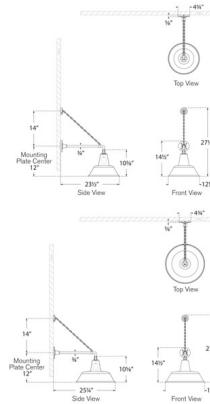

By Visual Comfort Signature

Description

The Academy Outdoor Anchored Mack Bowers Shade Wall Light draws inspiration from the industrial fixtures once used to light barns, town halls, warehouses, and schoolhouses. Blending American, British, and French architectural influences. This fixture reimagines classic utilitarian design with a sleek, modern twist adding a warm and welcoming glow to your outdoor space. A chain helps support the lamp and is placed 14 inches above the backplate.

Shown in matte black / green

Specifications

COLOR	N/A
BODY FINISH	Matte Black / Green
WATTAGE	15W
DIMMER	Standard 120V
DIMENSIONS	12.5"W x 27.5"H x 23.5"D
BULB NOT INCLUDED	1 x A19/Medium (E26)/15W/120V LED
COUNTRY OF ORIGIN	Philippines