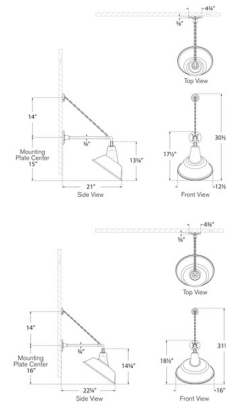

Shown in matte black / white

Specifications

COLOR	N/A
BODY FINISH	Matte Black / White
WATTAGE	15W
DIMMER	Standard 120V
DIMENSIONS	12.5"W x 30.5"H x 21"D
BULB NOT INCLUDED	1 x A19/Medium (E26)/15W/120V LED
COUNTRY OF ORIGIN	Philippines

CLICK TO VIEW PRODUCT

Notes: