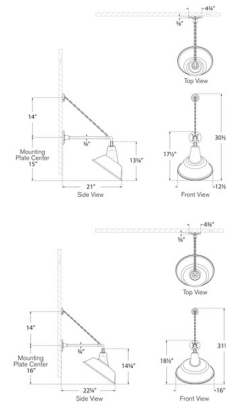

### Description

The Academy Outdoor Anchored Mack Tilted Bowers Shade Wall Light draws inspiration from the industrial fixtures once used to light barns, town halls, warehouses, and schoolhouses. Blending American, British, and French architectural influences. This fixture reimagines classic utilitarian design with a sleek, modern twist - adding a warm and welcoming glow to your outdoor space. A chain helps support the lamp and is placed 14 inches above the backplate.

### Specifications

COLOR	N/A
BODY FINISH	Matte Black / White
WATTAGE	15W
DIMMER	Standard 120V
DIMENSIONS	12.5"W x 30.5"H x 21"D
BULB NOT INCLUDED	1 x A19/Medium (E26)/15W/120V LED
COUNTRY OF ORIGIN	Philippines