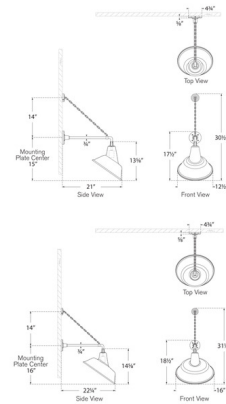

By Visual Comfort Signature

Description

The Academy Outdoor Anchored Mack Tilted Bowers Shade Wall Light draws inspiration from the industrial fixtures once used to light barns, town halls, warehouses, and schoolhouses. Blending American, British, and French architectural influences. This fixture reimagines classic utilitarian design with a sleek, modern twist - adding a warm and welcoming glow to your outdoor space. A chain helps support the lamp and is placed 14 inches above the backplate.

Shown in matte black / white

Specifications

COLOR N/A
BODY FINISH Matte Black / White
WATTAGE 15W
DIMMER Standard 120V
DIMENSIONS 12.5"W x 30.5"H x 21"D
BULB NOT INCLUDED 1 x A19/Medium (E26)/15W/120V LED
COUNTRY OF ORIGIN Philippines