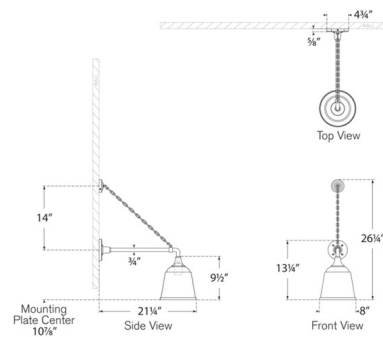

### Specifications

COLOR	N/A
BODY FINISH	Matte Black / White
WATTAGE	15W
DIMMER	Standard 120V
DIMENSIONS	8"W x 26.25"H x 21.25"D
BULB NOT INCLUDED	1 x A19/Medium (E26)/15W/120V LED
COUNTRY OF ORIGIN	Philippines