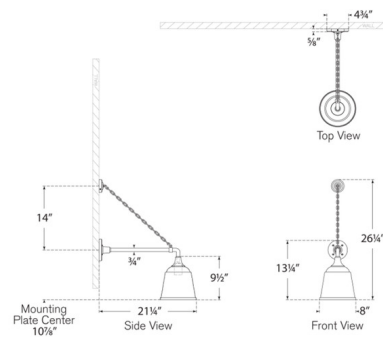

By Visual Comfort Signature

Description

The Academy Outdoor Anchored Mack Small Rockhouse Shade Wall Light draws inspiration from the industrial fixtures once used to light barns, town halls, warehouses, and schoolhouses. Blending American, British, and French architectural influences. This fixture reimagines classic utilitarian design with a sleek, modern twist adding a warm and welcoming glow to your outdoor space. A chain helps support the lamp and is placed 14 inches above the backplate.

Shown in matte black / white

Specifications

COLOR	N/A
BODY FINISH	Matte Black / White
WATTAGE	15W
DIMMER	Standard 120V
DIMENSIONS	8"W x 26.25"H x 21.25"D
BULB NOT INCLUDED	1 x A19/Medium (E26)/15W/120V LED
COUNTRY OF ORIGIN	Philippines