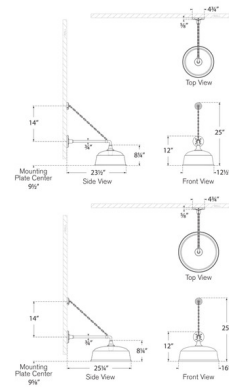

By Visual Comfort Signature

Description

The Academy Outdoor Anchored Mack Rockhouse Shade Wall Light draws inspiration from the industrial fixtures once used to light barns, town halls, warehouses, and schoolhouses. Blending American, British, and French architectural influences. This fixture reimagines classic utilitarian design with a sleek, modern twist adding a warm and welcoming glow to your outdoor space. A chain helps support the lamp and is placed 14 inches above the backplate.

Shown in soft copper

Specifications

COLOR	N/A
BODY FINISH	Soft Copper
WATTAGE	15W
DIMMER	Standard 120V
DIMENSIONS	12.5"W x 25"H x 23.5"D
BULB NOT INCLUDED	1 x A19/Medium (E26)/15W/120V LED
COUNTRY OF ORIGIN	Philippines