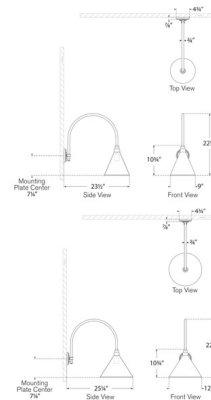

Shown in matte black / white

Specifications

COLOR N/A
BODY FINISH Matte Black / White
WATTAGE 15W
DIMMER Standard 120V
DIMENSIONS 9"W x 22.25"H x 23.5"D
BULB NOT INCLUDED 1 x A19/Medium (E26)/15W/120V LED
COUNTRY OF ORIGIN Philippines