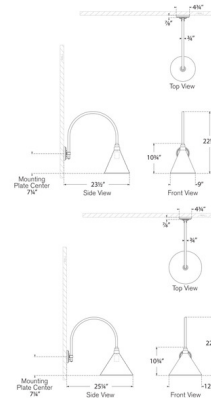

Shown in matte black / white

Specifications

COLOR	N/A
BODY FINISH	Matte Black / White
WATTAGE	15W
DIMMER	Standard 120V
DIMENSIONS	9"W x 22.25"H x 23.5"D
BULB NOT INCLUDED	1 x A19/Medium (E26)/15W/120V LED
COUNTRY OF ORIGIN	Philippines