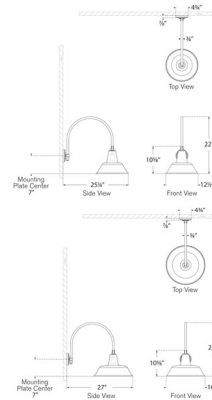

Shown in matte black / green

Specifications

COLOR	N/A
BODY FINISH	Matte Black / Green
WATTAGE	15W
DIMMER	Standard 120V
DIMENSIONS	12.5"W x 22"H x 25.25"D
BULB NOT INCLUDED	1 x A19/Medium (E26)/15W/120V LED
COUNTRY OF ORIGIN	Philippines