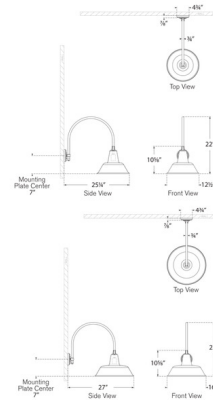

Shown in matte black / green

Specifications

COLOR	N/A
BODY FINISH	Matte Black / Green
WATTAGE	15W
DIMMER	Standard 120V
DIMENSIONS	12.5"W x 22"H x 25.25"D
BULB NOT INCLUDED	1 x A19/Medium (E26)/15W/120V LED
COUNTRY OF ORIGIN	Philippines