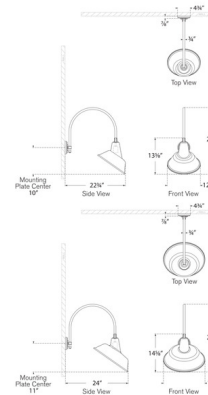

### Specifications

COLOR	N/A
BODY FINISH	Matte Black / Soft Copper
WATTAGE	15W
DIMMER	Standard 120V
DIMENSIONS	12.5"W x 25"H x 22.75"D
BULB NOT INCLUDED	1 x A19/Medium (E26)/15W/120V LED
COUNTRY OF ORIGIN	Philippines