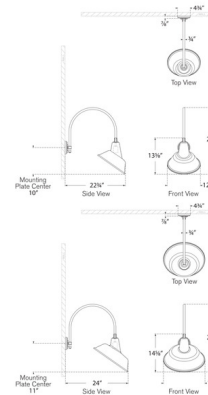

### Specifications

COLOR . . . . . N/A  
BODY FINISH . . . . . Matte Black / Soft Copper  
WATTAGE . . . . . 15W  
DIMMER . . . . . Standard 120V  
DIMENSIONS . . . . . 12.5"W x 25"H x 22.75"D  
BULB NOT INCLUDED . . . . . 1 x A19/Medium (E26)/15W/120V LED  
COUNTRY OF ORIGIN . . . . . Philippines