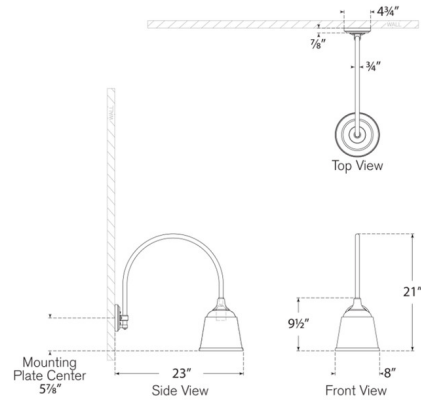

Shown in matte black / soft copper

CLICK TO VIEW PRODUCT

Notes: