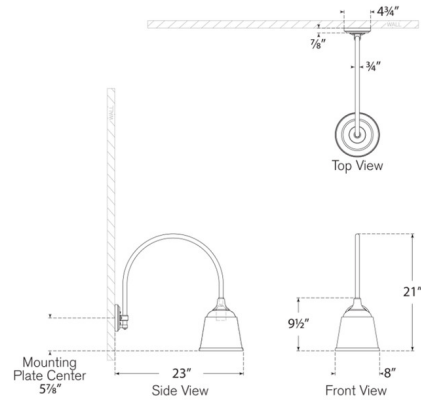

Shown in matte black / soft copper