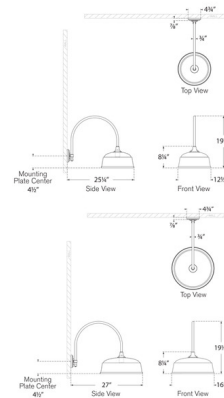

Shown in matte black / white

Specifications

COLOR . . . . . N/A
BODY FINISH . . . . . Matte Black / White
WATTAGE 15W
DIMMER . . . . . Standard 120V
DIMENSIONS . . . . . 12.5"W x 19.5"H x 25.25"D
BULB NOT INCLUDED . . . . . 1 x A19/Medium (E26)/15W/120V LED
COUNTRY OF ORIGIN . . . . . Philippines

CLICK TO VIEW PRODUCT

Notes: