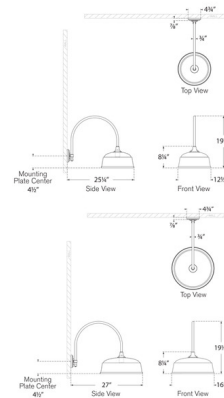

Shown in matte black / white

Specifications

COLOR N/A
BODY FINISH Matte Black / White
WATTAGE 15W
DIMMER Standard 120V
DIMENSIONS 12.5"W x 19.5"H x 25.25"D
BULB NOT INCLUDED 1 x A19/Medium (E26)/15W/120V LED
COUNTRY OF ORIGIN Philippines