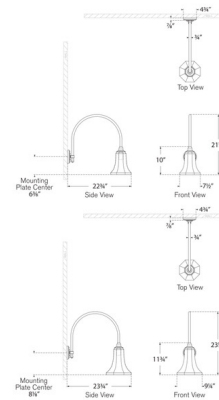

Shown in matte black / soft copper

Specifications

COLOR N/A
BODY FINISH Matte Black / Soft Copper
WATTAGE 15W
DIMMER Standard 120V
DIMENSIONS 7.5"W x 21.5"H x 22.75"D
BULB NOT INCLUDED 1 x A19/Medium (E26)/15W/120V LED
COUNTRY OF ORIGIN Philippines