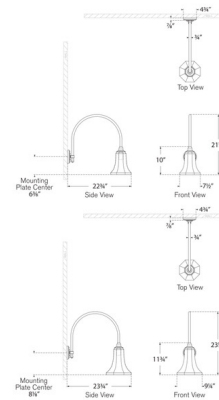

Shown in matte black / soft copper

Specifications

COLOR . . . . . N/A
BODY FINISH . . . . . Matte Black / Soft Copper
WATTAGE 15W
DIMMER . . . . . Standard 120V
DIMENSIONS . . . . . 7.5"W x 21.5"H x 22.75"D
BULB NOT INCLUDED . . . . . 1 x A19/Medium (E26)/15W/120V LED
COUNTRY OF ORIGIN . . . . . Philippines

CLICK TO VIEW PRODUCT

Notes: