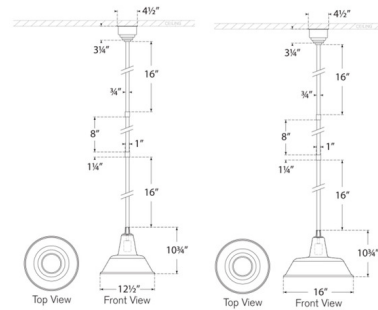

Specifications

COLOR N/A
 BODY FINISH Matte Black / White
 WATTAGE 15W
 DIMMER Standard 120V
 DIMENSIONS 12.5"W x 10.75"H
 BULB NOT INCLUDED 1 x A19/Medium (E26)/15W/120V LED
 COUNTRY OF ORIGIN Philippines

Technical Information

PRODUCT DIMENSIONS Downrods: One 8" and Two 16" Included

Shown in matte black / white

CLICK TO VIEW PRODUCT

Notes: