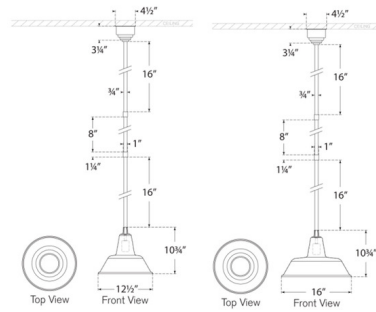

Shown in matte black / white

Specifications

COLOR N/A
 BODY FINISH Matte Black / White
 WATTAGE 15W
 DIMMER Standard 120V
 DIMENSIONS 12.5"W x 10.75"H
 BULB NOT INCLUDED 1 x A19/Medium (E26)/15W/120V LED
 COUNTRY OF ORIGIN Philippines

Technical Information

PRODUCT DIMENSIONS Downrods: One 8" and Two 16" Included

CLICK TO VIEW PRODUCT

Notes: