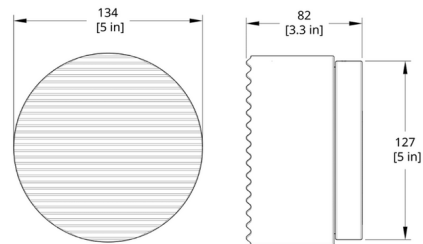

Shown in black anodized / chrome exterior

Specifications

COLOR Chrome Exterior
BODY FINISH Black Anodized
WATTAGE 7.5W
DIMMER Standard 120V
DIMENSIONS 5"W x 3.3"H
INTEGRATED LED MODULE 1 x LED/7.5W/120V LED