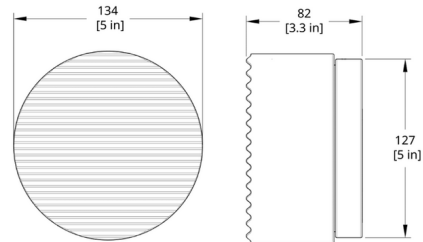

### Specifications

COLOR	Copper Exterior
BODY FINISH	Black Anodized
WATTAGE	7.5W
DIMMER	Standard 120V
DIMENSIONS	5"W x 5"H x 3.3"D
INTEGRATED LED MODULE	1 x LED/7.5W/120V LED