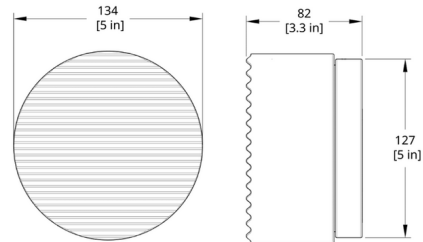

Specifications

COLOR	Copper Exterior
BODY FINISH	Black Anodized
WATTAGE	7.5W
DIMMER	Standard 120V
DIMENSIONS	5"W x 5"H x 3.3"D
INTEGRATED LED MODULE	1 x LED/7.5W/120V LED

Technical Information

LAMP LIFE	50000 hours
COLOR RENDERING	.90 CRI
LAMP COLOR	.3000K

CLICK TO VIEW PRODUCT

Notes: