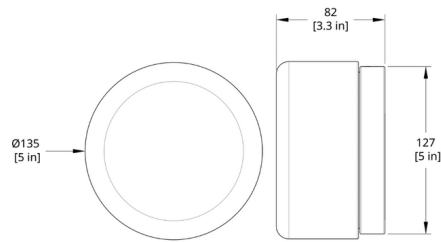

### Specifications

COLOR . . . . . Amber  
BODY FINISH . . . . . Black Anodized  
WATTAGE . . . . . 8.5W  
DIMMER . . . . . Standard 120V  
DIMENSIONS . . . . . 5"W x 3.3"H  
INTEGRATED LED MODULE . . . . . 1x LED/8.5W/120V LED