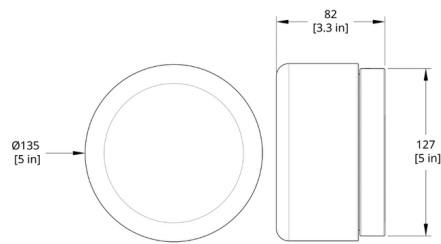

Specifications

COLOR Amber
BODY FINISH Black Anodized
WATTAGE 8.5W
DIMMER Standard 120V
DIMENSIONS 5"W x 3.3"H
INTEGRATED LED MODULE 1x LED/8.5W/120V LED

Technical Information

LAMP LIFE 50000 hours
COLOR RENDERING 90 CRI
LAMP COLOR 3000K