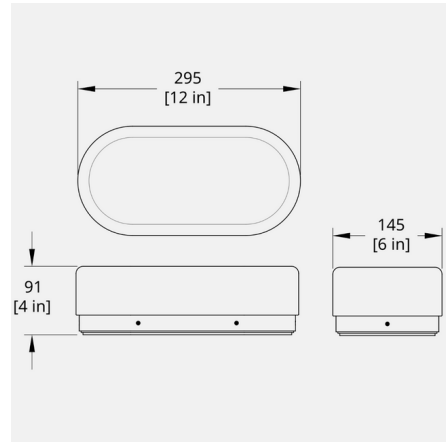

By RBW

Description

Cheekily named for its curved front, the Dimple Dash Wall Sconce is a sleek addition to any space. Crafted from a cast glass, the diffuser provides soft, atmospheric light.

Shown in natural / smoked

Specifications

COLOR Smoked
BODY FINISH Natural
WATTAGE 7.5W
DIMMER Standard 120V
DIMENSIONS 6"W x 12"H x 4"D
INTEGRATED LED MODULE 1 x LED/7.5W/120V LED

Technical Information

LAMP LIFE 50000 hours
COLOR RENDERING 90 CRI
LAMP COLOR 3000K
LUMENS/WATT 85.33
LUMINOUS FLUX 640 lumens