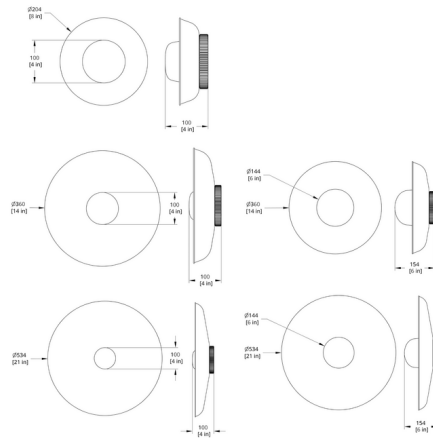

By RBW

Description

Minimalist, and available in a colorful array of finishes, the Hoist Outdoor Ceiling Light goes just about anywhere. This light is perfect for indoors in a kitchen or dining room, or outdoors in a patio. With a range of sizes for its circular shade, make a statement large or small.

Shown in matte black / frost

Specifications

COLOR Frost
 BODY FINISH Matte Black
 WATTAGE 9W
 DIMMER Standard 120V
 DIMENSIONS 8"W x 4"H
 INTEGRATED LED MODULE 1 x LED/9W/120V LED

Technical Information

LAMP LIFE 50000 hours
 COLOR RENDERING 90 CRI
 LAMP COLOR 3000K