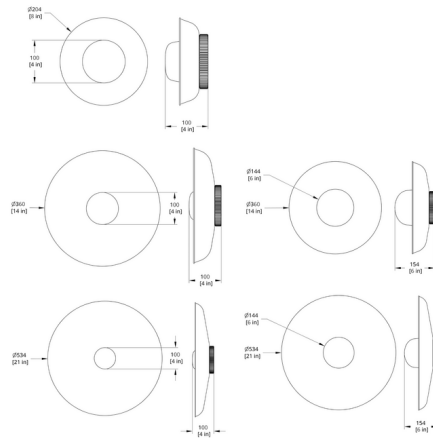

By RBW

Description

Minimalist, and available in a colorful array of finishes, the Hoist Outdoor Ceiling Light goes just about anywhere. This light is perfect for indoors in a kitchen or dining room, or outdoors in a patio. With a range of sizes for its circular shade, make a statement large or small.

Shown in matte black / frost

Specifications

COLOR Frost
BODY FINISH Matte Black
WATTAGE 9W
DIMMER Standard 120V
DIMENSIONS 8"W x 4"H
INTEGRATED LED MODULE 1 x LED/9W/120V LED

Technical Information

LAMP LIFE 50000 hours
COLOR RENDERING 90 CRI
LAMP COLOR 3000K