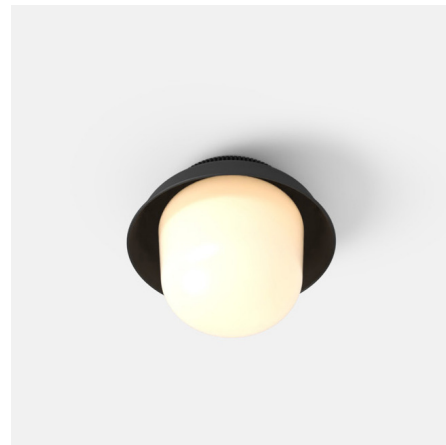

Lightology

lightology.com
866-954-4489
07-01-26

Project: _____

Company: _____

Location: _____ Fixture Type: _____

SPEC #: **RBW1441711**

Approved On: _____ Approved By: _____

Hoist Outdoor Ceiling Light

By RBW

Description

Minimalist, and available in a colorful array of finishes, the Hoist Outdoor Ceiling Light goes just about anywhere. This light is perfect for indoors in a kitchen or dining room, or outdoors in a patio. With a range of sizes for its circular shade, make a statement large or small.

Shown in matte black / frost

Specifications

COLOR Frost
 BODY FINISH Matte Black
 WATTAGE 9W
 DIMMER Standard 120V
 DIMENSIONS 8"W x 4"H
 INTEGRATED LED MODULE 1 x LED/9W/120V LED

Technical Information

LAMP LIFE 50000 hours
 COLOR RENDERING 90 CRI
 LAMP COLOR 3000K