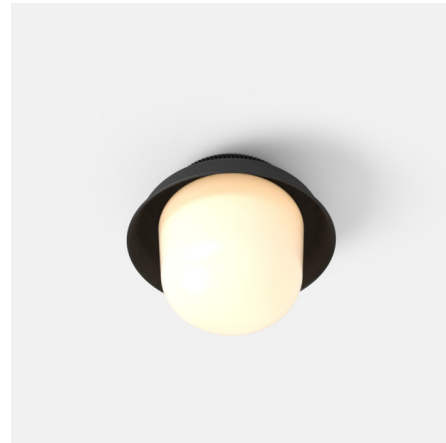

Lightology

lightology.com
866-954-4489
04-24-26

Project: _____

Company: _____

Location: _____ Fixture Type: _____

SPEC #: **RBW1441711**

Approved On: _____ Approved By: _____

Hoist Outdoor Ceiling Light

By RBW

Description

Minimalist, and available in a colorful array of finishes, the Hoist Outdoor Ceiling Light goes just about anywhere. This light is perfect for indoors in a kitchen or dining room, or outdoors in a patio. With a range of sizes for its circular shade, make a statement large or small.

Shown in matte black / frost

Specifications

COLOR Frost
BODY FINISH Matte Black
WATTAGE 9W
DIMMER Standard 120V
DIMENSIONS 8"W x 4"H
INTEGRATED LED MODULE 1 x LED/9W/120V LED

Technical Information

LAMP LIFE 50000 hours
COLOR RENDERING 90 CRI
LAMP COLOR 3000K