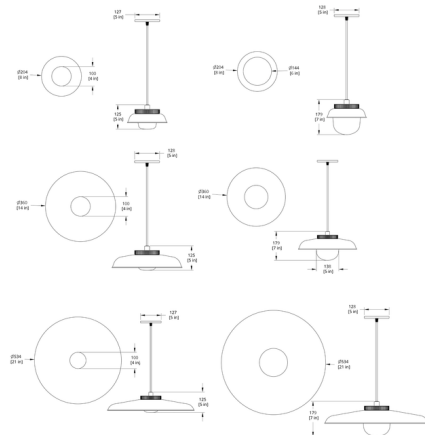

By RBW

Description

Minimalist, and available in a colorful array of finishes, the Hoist Outdoor Pendant goes just about anywhere. This light is perfect for indoors in a kitchen or dining room, or outdoors in a patio. With a range of sizes for its circular shade, make a statement large or small.

Shown in blue gloss / frost

Specifications

COLOR Frost
 BODY FINISH Blue Gloss
 WATTAGE 9W
 DIMMER Standard 120V
 DIMENSIONS 8"W x 7"H
 INTEGRATED LED MODULE 1 x LED/9W/120V LED

Technical Information

PRODUCT DIMENSIONS Cord: 10ft
 LAMP LIFE 50000 hours
 COLOR RENDERING 90 CRI
 LAMP COLOR 3000K