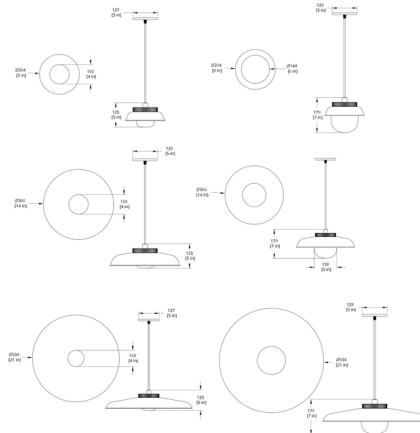

### Specifications

COLOR . . . . . Frost  
BODY FINISH . . . . . Blue Gloss  
WATTAGE . . . . . 9W  
DIMMER . . . . . Standard 120V  
DIMENSIONS . . . . . 8"W x 7"H  
INTEGRATED LED MODULE . . . . . 1 x LED/9W/120V LED

### Technical Information

PRODUCT DIMENSIONS . . . . . Cord: 10ft  
LAMP LIFE . . . . . 50000 hours  
COLOR RENDERING . . . . . 90 CRI  
LAMP COLOR . . . . . 3000K

CLICK TO VIEW PRODUCT

Notes: