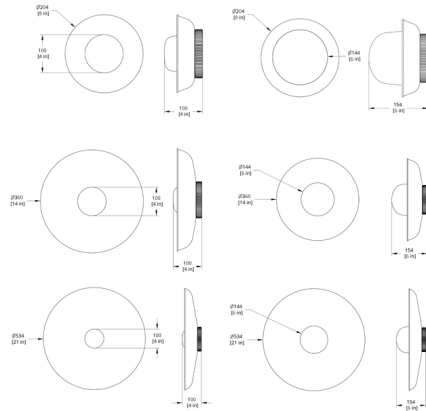

Lightology

lightology.com
866-954-4489
05-24-26

Project: _____

Company: _____

Location: _____ Fixture Type: _____

SPEC #: **RBW1441777**

Approved On: _____ Approved By: _____

Hoist Outdoor Wall Light By RBW

Description

Minimalist, and available in a colorful array of finishes, the Hoist Outdoor Wall Sconce goes just about anywhere. This sconce is perfect for indoors in a bedroom or hallway, or outdoors in a patio or poolside. With a range of sizes for its circular shade, make a statement large or small.

Shown in blue gloss / frost

Specifications

COLOR	Frost
BODY FINISH	Blue Gloss
WATTAGE	9W
DIMMER	Standard 120V
DIMENSIONS	14"W x 14"H x 6"D
INTEGRATED LED MODULE	1 x LED/9W/120V LED

Technical Information

LAMP LIFE	50000 hours
COLOR RENDERING	.90 CRI
LAMP COLOR	.3000K