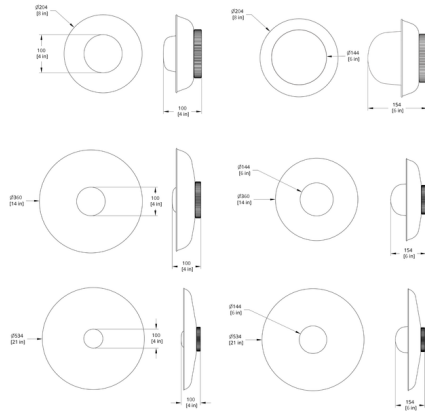

Lightology

lightology.com
866-954-4489
04-22-26

Project: _____

Company: _____

Location: _____ Fixture Type: _____

SPEC #: **RBW1441811**

Approved On: _____ Approved By: _____

Hoist Outdoor Wall Sconce By RBW

Description

Minimalist, and available in a colorful array of finishes, the Hoist Outdoor Wall Sconce goes just about anywhere. This sconce is perfect for indoors in a bedroom or hallway, or outdoors in a patio or poolside. With a range of sizes for its circular shade, make a statement large or small.

Shown in vermilion / frost

Specifications

COLOR Frost
 BODY FINISH Vermillion
 WATTAGE 9W
 DIMMER Standard 120V
 DIMENSIONS 8"W x 8"H x 6"D
 INTEGRATED LED MODULE 1 x LED/9W/120V LED

Technical Information