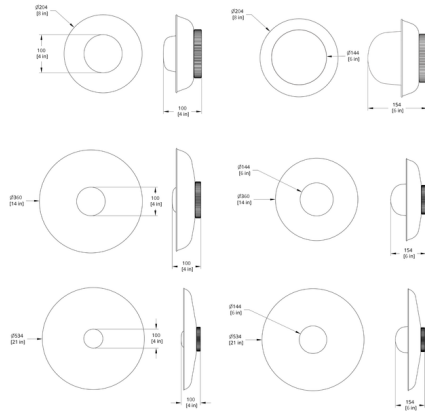

Lightology

lightology.com
866-954-4489
06-30-26

Project: _____

Company: _____

Location: _____ Fixture Type: _____

SPEC #: **RBW1441811**

Approved On: _____ Approved By: _____

Hoist Outdoor Wall Sconce By RBW

Description

Minimalist, and available in a colorful array of finishes, the Hoist Outdoor Wall Sconce goes just about anywhere. This sconce is perfect for indoors in a bedroom or hallway, or outdoors in a patio or poolside. With a range of sizes for its circular shade, make a statement large or small.

Shown in vermilion / frost

Specifications

COLOR Frost
 BODY FINISH Vermillion
 WATTAGE 9W
 DIMMER Standard 120V
 DIMENSIONS 8"W x 8"H x 6"D
 INTEGRATED LED MODULE 1 x LED/9W/120V LED

Technical Information