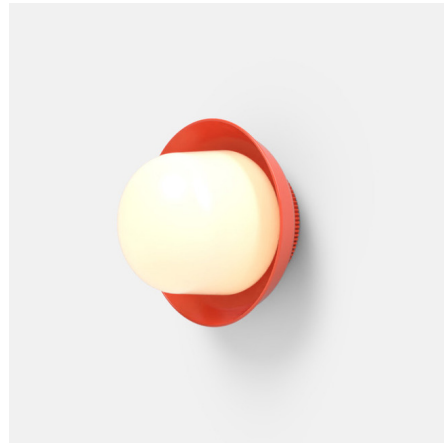

Lightology

lightology.com
866-954-4489
04-22-26

Project: _____

Company: _____

Location: _____ Fixture Type: _____

SPEC #: **RBW1441811**

Approved On: _____ Approved By: _____

Hoist Outdoor Wall Sconce By RBW

Description

Minimalist, and available in a colorful array of finishes, the Hoist Outdoor Wall Sconce goes just about anywhere. This sconce is perfect for indoors in a bedroom or hallway, or outdoors in a patio or poolside. With a range of sizes for its circular shade, make a statement large or small.

Shown in vermilion / frost

Specifications

COLOR Frost
 BODY FINISH Vermillion
 WATTAGE 9W
 DIMMER Standard 120V
 DIMENSIONS 8"W x 8"H x 6"D
 INTEGRATED LED MODULE 1 x LED/9W/120V LED

Technical Information

LAMP LIFE 50000 hours
 COLOR RENDERING 90 CRI
 LAMP COLOR 3000K

CLICK TO VIEW PRODUCT

Notes: