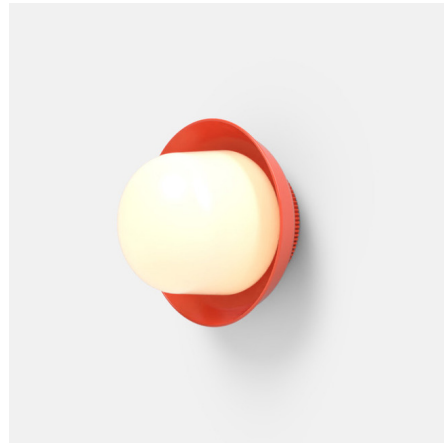

Lightology

lightology.com
866-954-4489
06-30-26

Project: _____

Company: _____

Location: _____ Fixture Type: _____

SPEC #: **RBW1441811**

Approved On: _____ Approved By: _____

Hoist Outdoor Wall Sconce By RBW

Description

Minimalist, and available in a colorful array of finishes, the Hoist Outdoor Wall Sconce goes just about anywhere. This sconce is perfect for indoors in a bedroom or hallway, or outdoors in a patio or poolside. With a range of sizes for its circular shade, make a statement large or small.

Shown in vermilion / frost

Specifications

COLOR Frost
 BODY FINISH Vermillion
 WATTAGE 9W
 DIMMER Standard 120V
 DIMENSIONS 8"W x 8"H x 6"D
 INTEGRATED LED MODULE 1 x LED/9W/120V LED

Technical Information

LAMP LIFE 50000 hours
 COLOR RENDERING 90 CRI
 LAMP COLOR 3000K

CLICK TO VIEW PRODUCT

Notes: