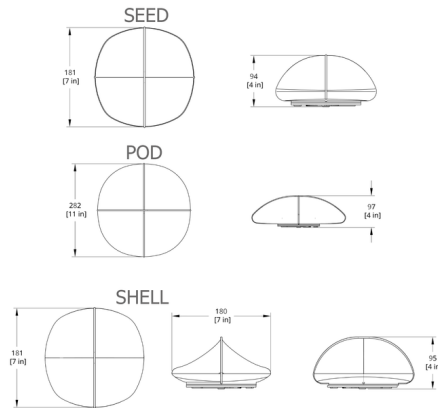

Shown in matte lacquer

CLICK TO VIEW PRODUCT

Notes: