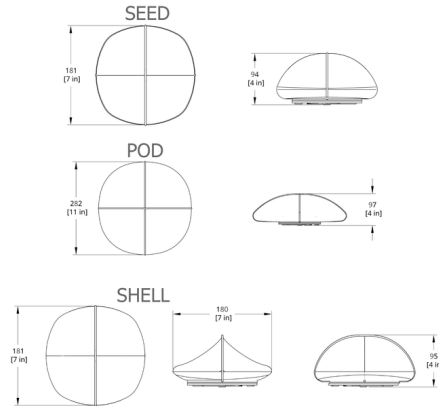

Shown in matte lacquer

CLICK TO VIEW PRODUCT

Notes: