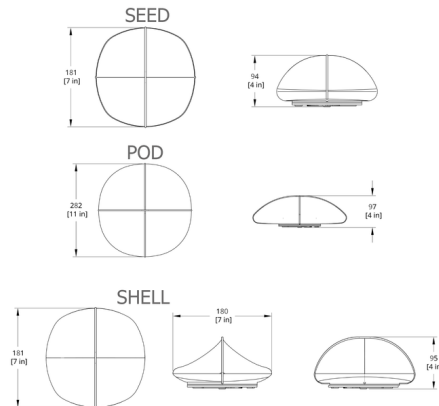

Shown in matte lacquer

CLICK TO VIEW PRODUCT

Notes: