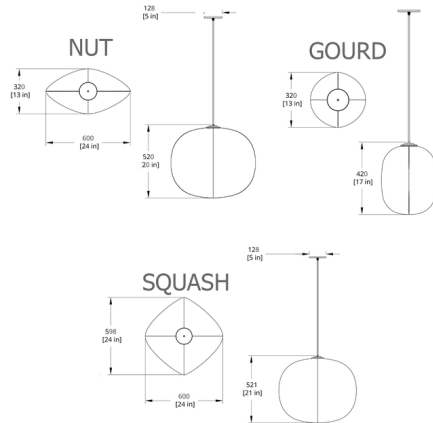

Shown in matte lacquer

CLICK TO VIEW PRODUCT

Notes: