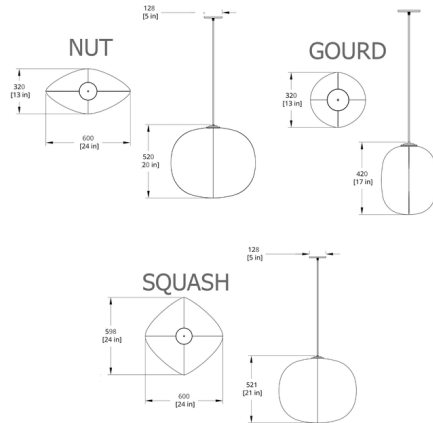

By RBW

Description

Sleek and organic, the Mori Pendant is distinguished by its pared-down silhouette. A simple wire frame is wrapped in woven threads, then finished in a matte lacquer. The resulting shade emits a lantern-like, soft glow, perfect for modern home.

Shown in matte lacquer

Specifications

COLOR	N/A
BODY FINISH	Matte Lacquer
WATTAGE	9W
DIMMER	Standard 120V
DIMENSIONS	24"W x 21"H
INTEGRATED LED MODULE	1 x LED/9W/120V LED

Technical Information

PRODUCT DIMENSIONS	Cable: 72" White
LAMP LIFE	50000 hours
COLOR RENDERING	.90 CRI
LAMP COLOR	.3000K