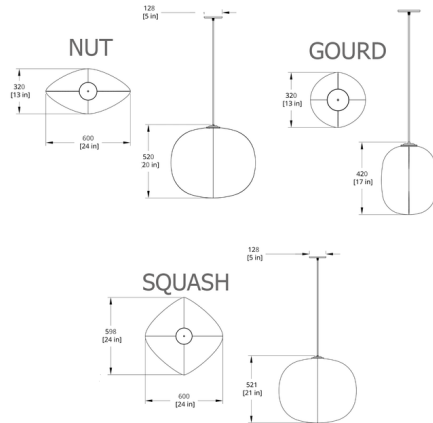

Description

Sleek and organic, the Mori Pendant is distinguished by its pared-down silhouette. A simple wire frame is wrapped in woven threads, then finished in a matte lacquer. The resulting shade emits a lantern-like, soft glow, perfect for modern home.

Shown in matte lacquer

Specifications

COLOR	N/A
BODY FINISH	Matte Lacquer
WATTAGE	9W
DIMMER	Standard 120V
DIMENSIONS	24"W x 21"H
INTEGRATED LED MODULE	1 x LED/9W/120V LED

Technical Information

PRODUCT DIMENSIONS	Cable: 72" White
LAMP LIFE	50000 hours
COLOR RENDERING	.90 CRI
LAMP COLOR	.3000K