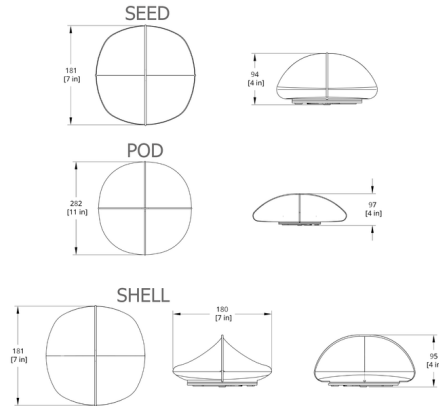

By RBW

Description

Sleek and organic, the Mori Wall Sconce is distinguished by its pared-down silhouette. A simple wire frame is wrapped in woven threads, then finished in a matte lacquer. The resulting shade emits a lantern-like, soft glow, perfect for modern home.

Shown in matte lacquer

Specifications

| | |
|-----------------------|---------------------|
| COLOR | N/A |
| BODY FINISH | Matte Lacquer |
| WATTAGE | 9W |
| DIMMER | Standard 120V |
| DIMENSIONS | 11"W x 11"H x 4"D |
| INTEGRATED LED MODULE | 1 x LED/9W/120V LED |