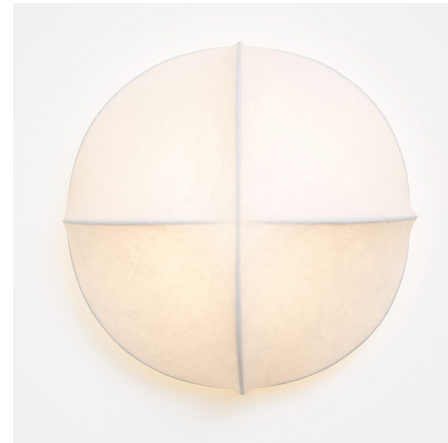

Lightology

lightology.com
866-954-4489
06-30-26

Project: _____
 Company: _____
 Location: _____ Fixture Type: _____
 SPEC #: **RBW1441829**
 Approved On: _____ Approved By: _____

Mori Wall Sconce By RBW

Description

Sleek and organic, the Mori Wall Sconce is distinguished by its pared-down silhouette. A simple wire frame is wrapped in woven threads, then finished in a matte lacquer. The resulting shade emits a lantern-like, soft glow, perfect for modern home.

Specifications

COLOR	N/A
BODY FINISH	Matte Lacquer
WATTAGE	9W
DIMMER	Standard 120V
DIMENSIONS	11"W x 11"H x 4"D
INTEGRATED LED MODULE	1 x LED/9W/120V LED

Technical Information

LAMP LIFE	50000 hours
COLOR RENDERING90 CRI
LAMP COLOR3000K