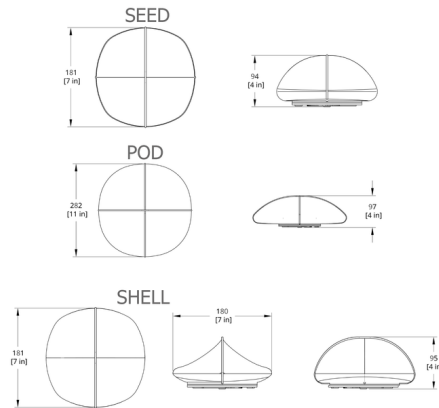

Shown in matte lacquer

CLICK TO VIEW PRODUCT

Notes: