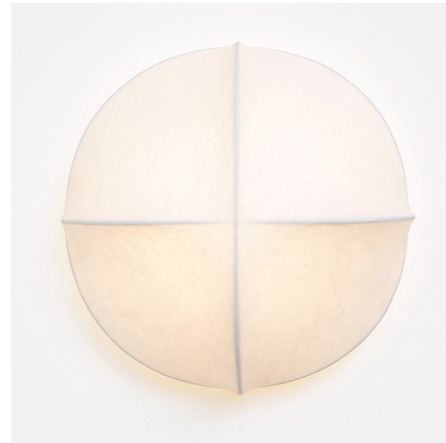

Lightology

lightology.com
866-954-4489
06-30-26

Project: _____

Company: _____

Location: _____ Fixture Type: _____

SPEC #: **RBW1441829**

Approved On: _____ Approved By: _____

Mori Wall Sconce

By RBW

Description

Sleek and organic, the Mori Wall Sconce is distinguished by its pared-down silhouette. A simple wire frame is wrapped in woven threads, then finished in a matte lacquer. The resulting shade emits a lantern-like, soft glow, perfect for modern home.

Shown in matte lacquer

Specifications

| | |
|-----------------------|---------------------|
| COLOR | N/A |
| BODY FINISH | Matte Lacquer |
| WATTAGE | 9W |
| DIMMER | Standard 120V |
| DIMENSIONS | 11"W x 11"H x 4"D |
| INTEGRATED LED MODULE | 1 x LED/9W/120V LED |