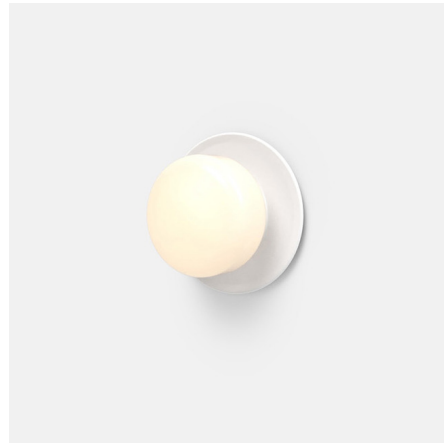

Lightology

lightology.com
866-954-4489
07-01-26

Project: _____

Company: _____

Location: _____ Fixture Type: _____

SPEC #: **RBW1441831**

Approved On: _____ Approved By: _____

Pastille 1 Disc Wall Sconce By RBW

Description

Echoing the Art Deco sensibilities of Old Hollywood, the Pastille 1 Disc Wall Sconce offers mix-and-match options for custom styling. A decorative backplate creates a surface for soft glass diffuser, providing gentle illumination.

Shown in matte white / frost

Specifications

COLOR	Frost
BODY FINISH	Matte White
WATTAGE	7.5W
DIMMER	Standard 120V
DIMENSIONS	7"W x 7"H x 4"D
INTEGRATED LED MODULE	1 x LED/7.5W/120V LED

Technical Information

LAMP LIFE	50000 hours
COLOR RENDERING	.90 CRI
LAMP COLOR	.3000K

CLICK TO VIEW PRODUCT

Notes: