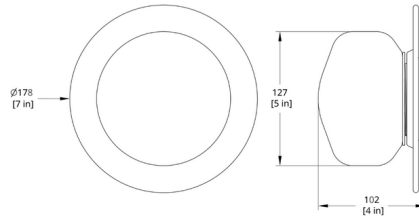

Shown in matte white / frost

Specifications

COLOR	Frost
BODY FINISH	Matte White
WATTAGE	7.5W
DIMMER	Standard 120V
DIMENSIONS	7"W x 7"H x 4"D
INTEGRATED LED MODULE	1 x LED/7.5W/120V LED

Technical Information