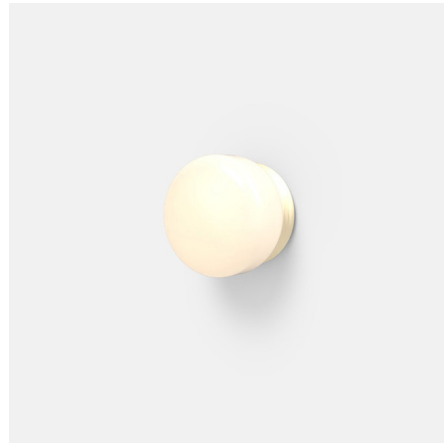

Lightology

lightology.com
866-954-4489
06-04-26

Project: _____

Company: _____

Location: _____ Fixture Type: _____

SPEC #: **RBW1441857**

Approved On: _____ Approved By: _____

Pastille 1 Collar Wall Sconce By RBW

Description

Echoing the Art Deco sensibilities of Old Hollywood, the Pastille 1 Collar Wall Light offers mix-and-match options for custom styling. A decorative metal collar creates a surface for the soft glass diffusers, providing gentle illumination.

Shown in satin brass / frost

Specifications

COLOR	Frost
BODY FINISH	Satin Brass
WATTAGE	7.5W
DIMMER	Standard 120V
DIMENSIONS	5"W x 5"H x 4"D
INTEGRATED LED MODULE	1 x LED/7.5W/120V LED

Technical Information