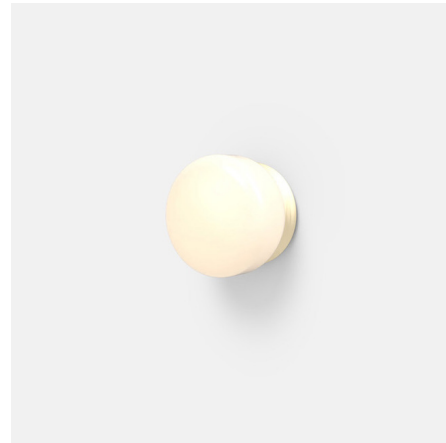

Lightology

lightology.com
866-954-4489
06-04-26

Project: _____

Company: _____

Location: _____ Fixture Type: _____

SPEC #: **RBW1441857**

Approved On: _____ Approved By: _____

Pastille 1 Collar Wall Sconce

By RBW

Description

Echoing the Art Deco sensibilities of Old Hollywood, the Pastille 1 Collar Wall Light offers mix-and-match options for custom styling. A decorative metal collar creates a surface for the soft glass diffusers, providing gentle illumination.

Shown in satin brass / frost

Specifications

COLOR	Frost
BODY FINISH	Satin Brass
WATTAGE	7.5W
DIMMER	Standard 120V
DIMENSIONS	5"W x 5"H x 4"D
INTEGRATED LED MODULE	1 x LED/7.5W/120V LED

Technical Information

LAMP LIFE	50000 hours
COLOR RENDERING	.90 CRI
LAMP COLOR	.3000K

CLICK TO VIEW PRODUCT

Notes: