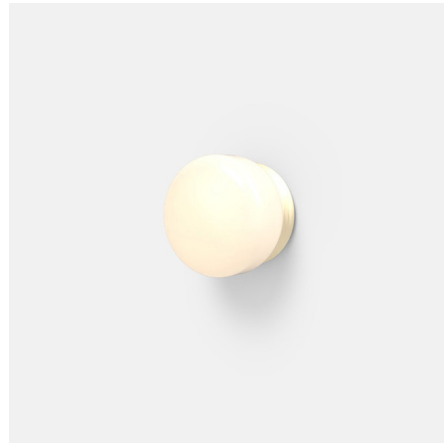

Lightology

lightology.com
866-954-4489
04-14-26

Project: _____

Company: _____

Location: _____ Fixture Type: _____

SPEC #: **RBW1441857**

Approved On: _____ Approved By: _____

Pastille 1 Collar Wall Sconce By RBW

Description

Echoing the Art Deco sensibilities of Old Hollywood, the Pastille 1 Collar Wall Light offers mix-and-match options for custom styling. A decorative metal collar creates a surface for the soft glass diffusers, providing gentle illumination.

Shown in satin brass / frost

Specifications

COLOR	Frost
BODY FINISH	Satin Brass
WATTAGE	7.5W
DIMMER	Standard 120V
DIMENSIONS	5"W x 5"H x 4"D
INTEGRATED LED MODULE	1 x LED/7.5W/120V LED

Technical Information