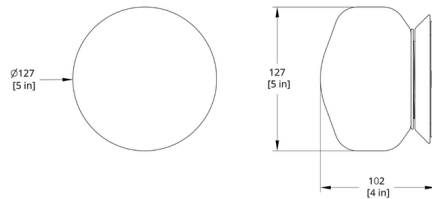

Shown in satin brass / frost

Specifications

COLOR	Frost
BODY FINISH	Satin Brass
WATTAGE	7.5W
DIMMER	Standard 120V
DIMENSIONS	5"W x 5"H x 4"D
INTEGRATED LED MODULE	1 x LED/7.5W/120V LED

Technical Information