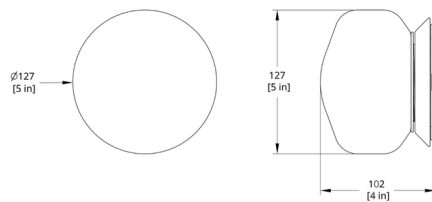

Shown in satin brass / frost

Specifications

COLOR	Frost
BODY FINISH	Satin Brass
WATTAGE	7.5W
DIMMER	Standard 120V
DIMENSIONS	5"W x 5"H x 4"D
INTEGRATED LED MODULE	1 x LED/7.5W/120V LED

Technical Information