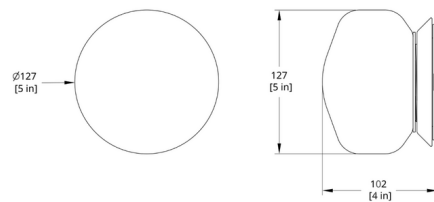

Shown in satin brass / frost

Specifications

COLOR	Frost
BODY FINISH	Satin Brass
WATTAGE	7.5W
DIMMER	Standard 120V
DIMENSIONS	5"W x 5"H x 4"D
INTEGRATED LED MODULE	1 x LED/7.5W/120V LED

Technical Information