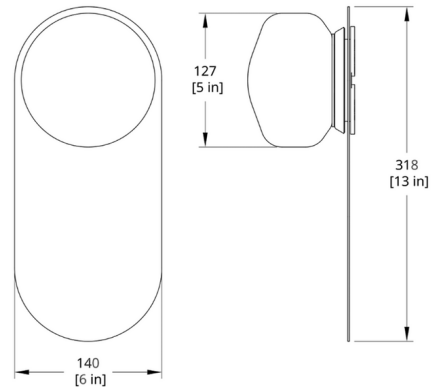

Shown in breccia / frost

Specifications

COLOR Frost
BODY FINISH Breccia
WATTAGE 7.5W
DIMMER Standard 120V
DIMENSIONS 6"W x 13"H x 4"D
INTEGRATED LED MODULE 1 x LED/7.5W/120V LED

Technical Information

LAMP LIFE 50000 hours
COLOR RENDERING 90 CRI
LAMP COLOR 3000K