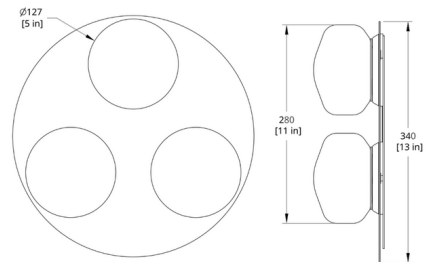

Shown in silk grey / frost

Specifications

| | |
|-----------------------|-----------------------|
| COLOR | Frost |
| BODY FINISH | Silk Grey |
| WATTAGE | 21.6W |
| DIMMER | Standard 120V |
| DIMENSIONS | 13"W x 13"H x 4"D |
| INTEGRATED LED MODULE | 3 x LED/7.2W/120V LED |