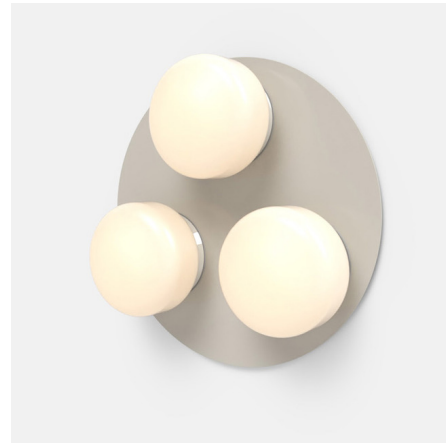

Lightology

lightology.com
866-954-4489
04-21-26

Project: _____
 Company: _____
 Location: _____ Fixture Type: _____
 SPEC #: **RBW1441875**
 Approved On: _____ Approved By: _____

Pastille 3 Cluster Wall Light

By RBW

Description

Echoing the Art Deco sensibilities of Old Hollywood, the Pastille 3 Vanity Wall Light offers mix-and-match options for custom styling. A decorative backplate creates a surface for the soft glass diffusers, providing gentle illumination.

Shown in silk grey / frost

Specifications

COLOR	Frost
BODY FINISH	Silk Grey
WATTAGE	21.6W
DIMMER	Standard 120V
DIMENSIONS	13"W x 13"H x 4"D
INTEGRATED LED MODULE	3 x LED/7.2W/120V LED

Technical Information

LAMP LIFE	50000 hours
COLOR RENDERING	.90 CRI
LAMP COLOR	.3000K

CLICK TO VIEW PRODUCT

Notes: