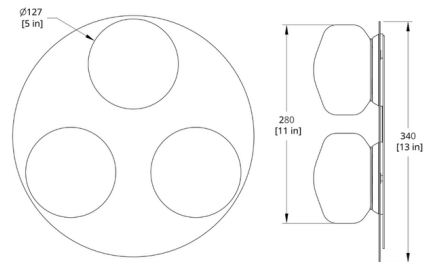

Shown in silk grey / frost

Specifications

COLOR	Frost
BODY FINISH	Silk Grey
WATTAGE	21.6W
DIMMER	Standard 120V
DIMENSIONS	13"W x 13"H x 4"D
INTEGRATED LED MODULE	3 x LED/7.2W/120V LED

Technical Information