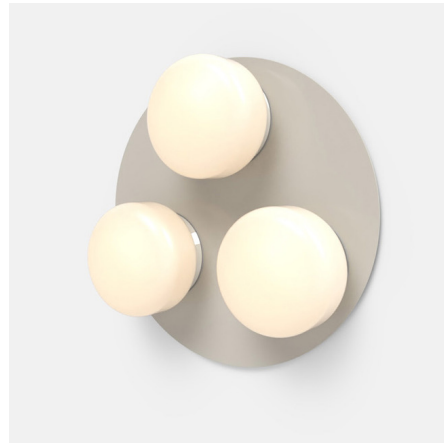

Lightology

lightology.com
866-954-4489
06-29-26

Project: _____

Company: _____

Location: _____ Fixture Type: _____

SPEC #: **RBW1441875**

Approved On: _____ Approved By: _____

Pastille 3 Cluster Wall Light

By RBW

Description

Echoing the Art Deco sensibilities of Old Hollywood, the Pastille 3 Vanity Wall Light offers mix-and-match options for custom styling. A decorative backplate creates a surface for the soft glass diffusers, providing gentle illumination.

Shown in silk grey / frost

Specifications

| | |
|-----------------------|-----------------------|
| COLOR | Frost |
| BODY FINISH | Silk Grey |
| WATTAGE | 21.6W |
| DIMMER | Standard 120V |
| DIMENSIONS | 13"W x 13"H x 4"D |
| INTEGRATED LED MODULE | 3 x LED/7.2W/120V LED |