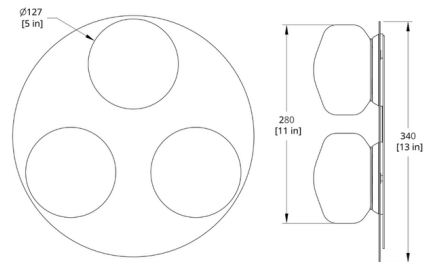

Shown in breccia / frost

Specifications

COLOR	Frost
BODY FINISH	Breccia
WATTAGE	21.6W
DIMMER	Standard 120V
DIMENSIONS	13"W x 13"H x 4"D
INTEGRATED LED MODULE	3 x LED/7.2W/120V LED

Technical Information

LAMP LIFE	50000 hours
COLOR RENDERING	.90 CRI
LAMP COLOR	2700K