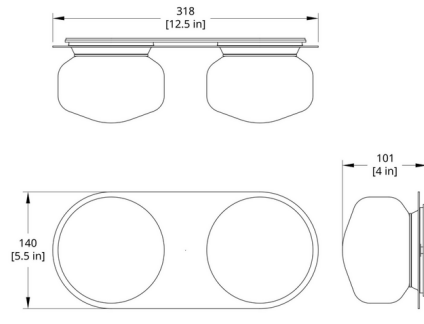

Shown in matte black / frost

Specifications

COLOR	Frost
BODY FINISH	Matte Black
WATTAGE	15W
DIMMER	Standard 120V
DIMENSIONS	5.5"W x 12.5"H x 4"D
INTEGRATED LED MODULE	2 x LED/7.5W/120V LED

Technical Information