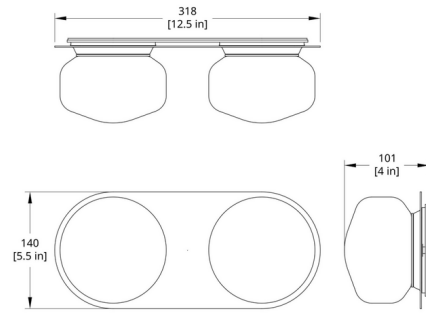

### Specifications

COLOR	Frost
BODY FINISH	Matte Black
WATTAGE	15W
DIMMER	Standard 120V
DIMENSIONS	5.5"W x 12.5"H x 4"D
INTEGRATED LED MODULE	2 x LED/7.5W/120V LED