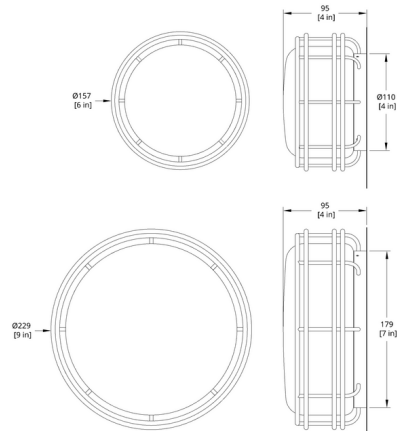

### Specifications

COLOR	Frost
BODY FINISH	Ocean Blue
WATTAGE	8W
DIMMER	Standard 120V
DIMENSIONS	6"W x 4"H
INTEGRATED LED MODULE	1 x LED/8W/120V LED