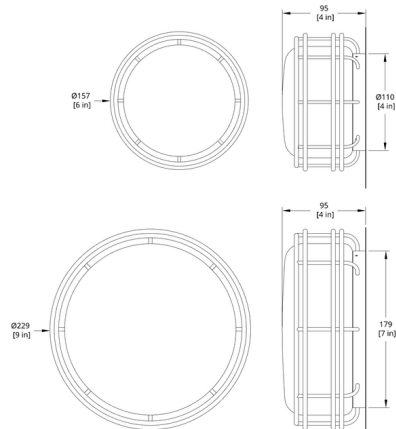

By RBW

Description

Designed in collaboration with Little Wing Lee of Studio & Projects, the Cape Outdoor Ceiling Light pays homage to maritime design. This charming nautical light features a simple metal cage and distinctive geometry.

Shown in ocean blue / frost

Specifications

COLOR	Frost
BODY FINISH	Ocean Blue
WATTAGE	8W
DIMMER	Standard 120V
DIMENSIONS	6"W x 4"H
INTEGRATED LED MODULE	1 x LED/8W/120V LED

Technical Information

LAMP LIFE	50000 hours
COLOR RENDERING	90 CRI
LAMP COLOR	3000K
LUMENS/WATT	40.50
LUMINOUS FLUX	324 lumens