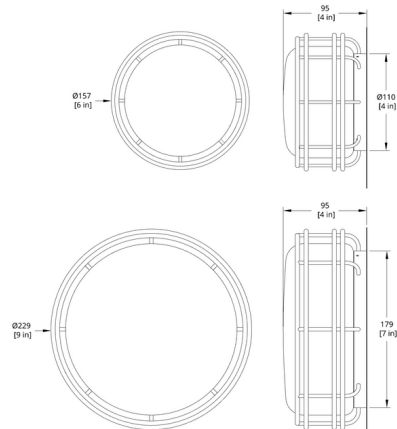

Shown in copper brown / frost

Specifications

COLOR	Frost
BODY FINISH	Copper Brown
WATTAGE	8W
DIMMER	Standard 120V
DIMENSIONS	6"W x 6"H x 4"D
INTEGRATED LED MODULE	1 x LED/8W/120V LED

Technical Information