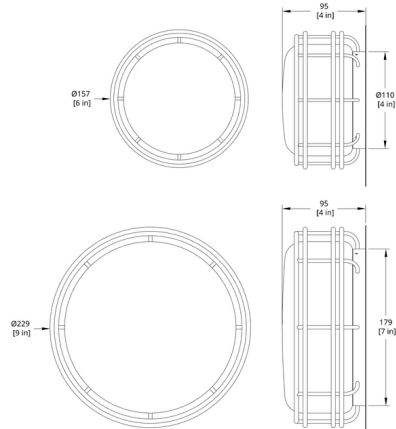

Shown in copper brown / frost

Specifications

COLOR	Frost
BODY FINISH	Copper Brown
WATTAGE	8W
DIMMER	Standard 120V
DIMENSIONS	6"W x 6"H x 4"D
INTEGRATED LED MODULE	1 x LED/8W/120V LED

Technical Information