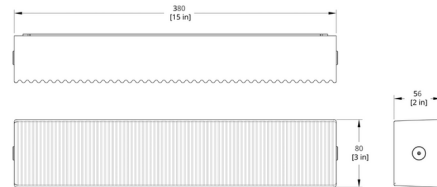

Description

The Chip Wall Sconce features a sleek, iconic design, suitable for both indoor and outdoor locations. The solid glass diffuser is distinguished by its grooved front, adding textural detail and creating an intriguing interplay of light and shadow.

Shown in white

Specifications

COLOR	N/A
BODY FINISH	White
WATTAGE	12W
DIMMER	Standard 120V
DIMENSIONS	3"W x 15"H x 2"D
INTEGRATED LED MODULE	1 x LED/12W/120V LED

Technical Information

LAMP LIFE	50000 hours
COLOR RENDERING	.90 CRI
LAMP COLOR	.3000K
LUMENS/WATT	45.83
LUMINOUS FLUX	550 lumens