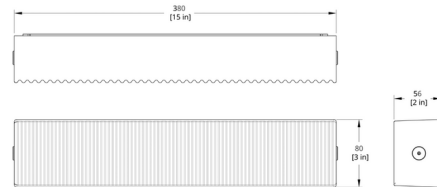

### Specifications

COLOR	N/A
BODY FINISH	White
WATTAGE	12W
DIMMER	Standard 120V
DIMENSIONS	3"W x 15"H x 2"D
INTEGRATED LED MODULE	1 x LED/12W/120V LED