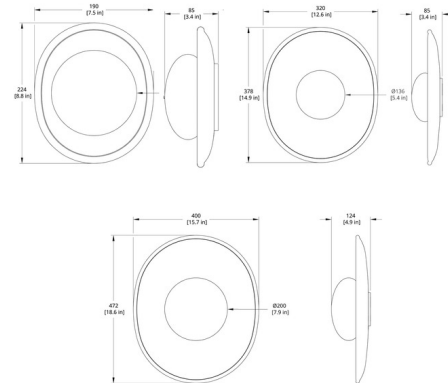

Lightology

lightology.com
866-954-4489
07-06-26

Project: _____
 Company: _____
 Location: _____ Fixture Type: _____
 SPEC #: **RBW1441995**
 Approved On: _____ Approved By: _____

Crepe Wall Sconce By RBW

Description

Crafted entirely of glass, the Crepe Wall Sconce features a mesmerizing depth of light and shape. A layered shade supports a soft diffuser, providing gentle illumination. Note: Large size exceeds 4 inch depth allowed per ADA compliance.

Shown in blush / frost

Specifications

COLOR Frost
 BODY FINISH Blush
 WATTAGE 7.1W
 DIMMER Standard 120V
 DIMENSIONS 7.5"W x 8.8"H x 3.4"D
 INTEGRATED LED MODULE 1 x LED/7.1W/120V LED

Technical Information