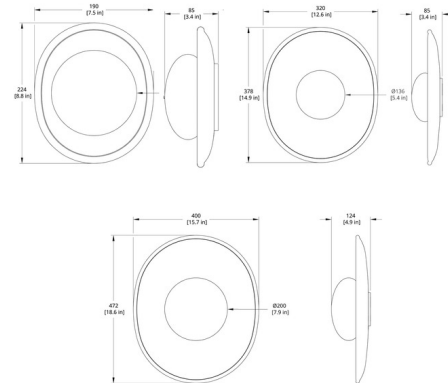

Lightology

lightology.com
866-954-4489
05-21-26

Project: _____
 Company: _____
 Location: _____ Fixture Type: _____
 SPEC #: **RBW1441995**
 Approved On: _____ Approved By: _____

Crepe Wall Sconce By RBW

Description

Crafted entirely of glass, the Crepe Wall Sconce features a mesmerizing depth of light and shape. A layered shade supports a soft diffuser, providing gentle illumination. Note: Large size exceeds 4 inch depth allowed per ADA compliance.

Shown in blush / frost

Specifications

COLOR Frost
 BODY FINISH Blush
 WATTAGE 7.1W
 DIMMER Standard 120V
 DIMENSIONS 7.5"W x 8.8"H x 3.4"D
 INTEGRATED LED MODULE 1 x LED/7.1W/120V LED

Technical Information