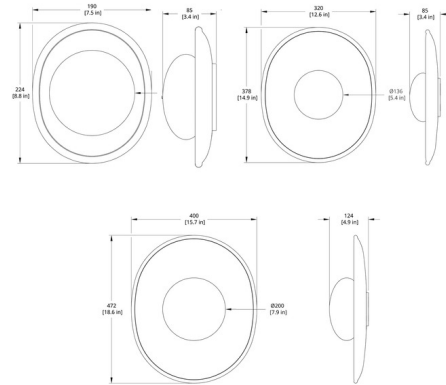

Lightology

lightology.com
866-954-4489
04-03-26

Project: _____

Company: _____

Location: _____ Fixture Type: _____

SPEC #: **RBW1441995**

Approved On: _____ Approved By: _____

Crepe Wall Sconce By RBW

Description

Crafted entirely of glass, the Crepe Wall Sconce features a mesmerizing depth of light and shape. A layered shade supports a soft diffuser, providing gentle illumination. Note: Large size exceeds 4 inch depth allowed per ADA compliance.

Shown in blush / frost

Specifications

COLOR Frost
BODY FINISH Blush
WATTAGE 7.1W
DIMMER Standard 120V
DIMENSIONS 7.5"W x 8.8"H x 3.4"D
INTEGRATED LED MODULE 1 x LED/7.1W/120V LED

Technical Information

LAMP LIFE 50000 hours
COLOR RENDERING 90 CRI
LAMP COLOR 3000K