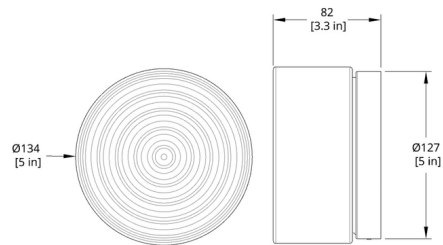

Shown in black anodized / frosted

Specifications

COLOR	Frosted
BODY FINISH	Black Anodized
WATTAGE	10W
DIMMER	Standard 120V
DIMENSIONS	5"W x 3.3"H
INTEGRATED LED MODULE	1 x LED/10W/120V LED

Technical Information