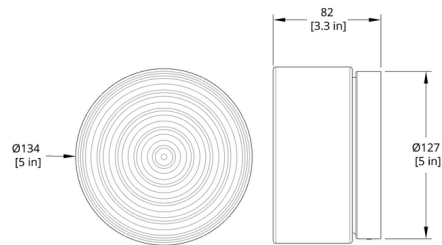

Shown in black anodized / jade

Specifications

COLOR	Jade
BODY FINISH	Black Anodized
WATTAGE	10W
DIMMER	Standard 120V
DIMENSIONS	5"W x 5"H x 3.3"D
INTEGRATED LED MODULE	1 x LED/10W/120V LED

Technical Information