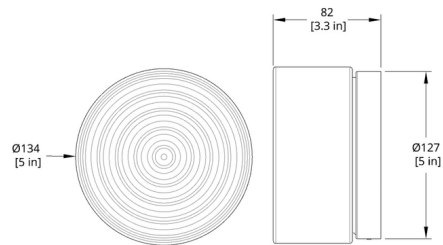

Shown in black anodized / jade

Specifications

COLOR	Jade
BODY FINISH	Black Anodized
WATTAGE	10W
DIMMER	Standard 120V
DIMENSIONS	5"W x 5"H x 3.3"D
INTEGRATED LED MODULE	1 x LED/10W/120V LED

Technical Information