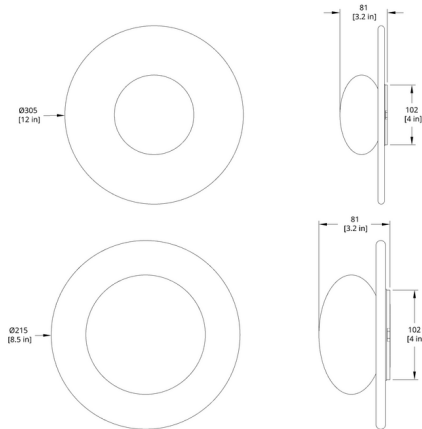

Lightology

lightology.com
866-954-4489
06-30-26

Project: _____

Company: _____

Location: _____ Fixture Type: _____

SPEC #: **RBW1442053**

Approved On: _____ Approved By: _____

Topo Ceiling Light By RBW

Description

Both minimal and inviting, the Topo Ceiling Light seamlessly combines an elliptical glass shade with a unique textural backplate. Offered in an array of rich tones, the circular plate exudes warmth and organic character when illuminated.

Shown in clay / ellipse

Specifications

COLOR Ellipse
BODY FINISH Clay
WATTAGE 7.1W
DIMMER Standard 120V
DIMENSIONS 8.5"W x 3.2"H
INTEGRATED LED MODULE 1 x LED/7.1W/120V LED

Technical Information

LAMP LIFE 50000 hours
COLOR RENDERING 90 CRI
LAMP COLOR 3000K