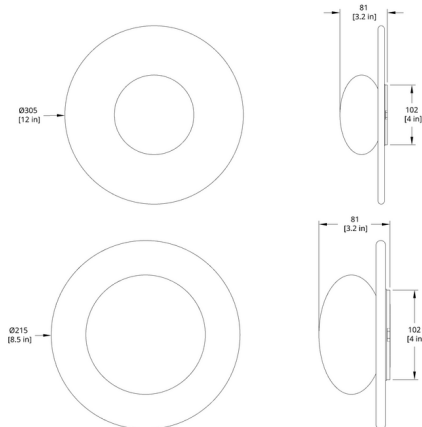

By RBW

Description

Both minimal and inviting, the Topo Ceiling Light seamlessly combines an elliptical glass shade with a unique textural backplate. Offered in an array of rich tones, the circular plate exudes warmth and organic character when illuminated.

Shown in clay / ellipse

Specifications

COLOR Ellipse
BODY FINISH Clay
WATTAGE 7.1W
DIMMER Standard 120V
DIMENSIONS 8.5"W x 3.2"H
INTEGRATED LED MODULE 1 x LED/7.1W/120V LED

Technical Information

LAMP LIFE 50000 hours
COLOR RENDERING 90 CRI
LAMP COLOR 3000K