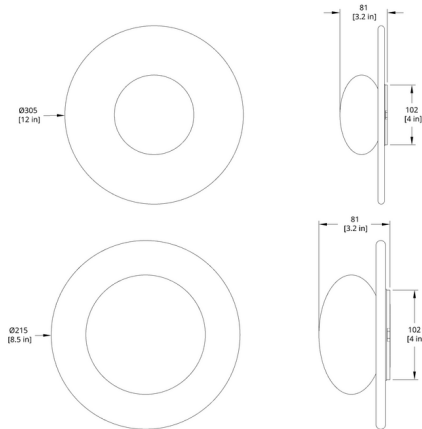

Lightology

lightology.com
866-954-4489
07-03-26

Project: _____

Company: _____

Location: _____ Fixture Type: _____

SPEC #: **RBW1442077**

Approved On: _____ Approved By: _____

Topo Wall Sconce By RBW

Description

Both minimal and inviting, the Topo Wall Sconce seamlessly combines an elliptical glass shade with a unique textural backplate. Offered in an array of rich tones, the circular plate exudes warmth and organic character when illuminated.

Shown in rust / ellipse

Specifications

COLOR Ellipse
BODY FINISH Rust
WATTAGE 7.1W
DIMMER Standard 120V
DIMENSIONS 8.5"W x 8.5"H x 3.2"D
INTEGRATED LED MODULE 1 x LED/7.1W/120V LED

Technical Information

LAMP LIFE 50000 hours
COLOR RENDERING 90 CRI
LAMP COLOR 3000K