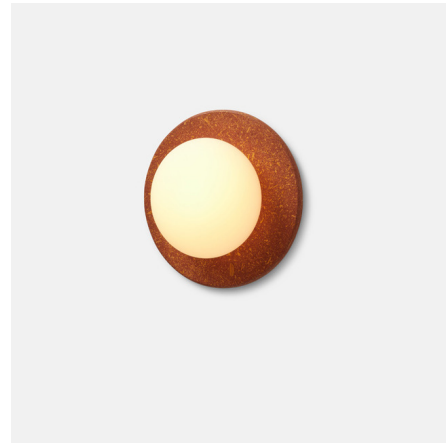

Lightology

lightology.com
866-954-4489
07-03-26

Project: _____

Company: _____

Location: _____ Fixture Type: _____

SPEC #: **RBW1442077**

Approved On: _____ Approved By: _____

Topo Wall Sconce By RBW

Description

Both minimal and inviting, the Topo Wall Sconce seamlessly combines an elliptical glass shade with a unique textural backplate. Offered in an array of rich tones, the circular plate exudes warmth and organic character when illuminated.

Shown in rust / ellipse

Specifications

COLOR Ellipse
BODY FINISH Rust
WATTAGE 7.1W
DIMMER Standard 120V
DIMENSIONS 8.5"W x 8.5"H x 3.2"D
INTEGRATED LED MODULE 1 x LED/7.1W/120V LED

Technical Information

LAMP LIFE 50000 hours
COLOR RENDERING 90 CRI
LAMP COLOR 3000K