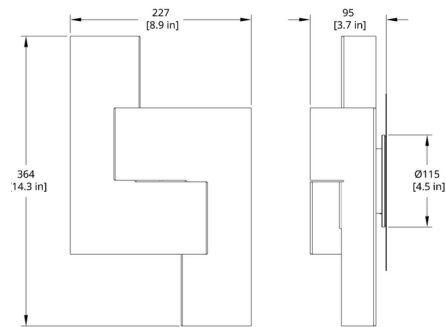

By RBW

Description

Embracing the gestural simplicity of pictograms, the Glyph Wall Light packs compact meaning into a minimal graphic form. The design comprises two inverted panels joined at the center to create an intersection of contrasting colors and textures, as well as distinct shadows that complement a soft diffusion of light.

Shown in glimmer

Specifications

COLOR	N/A
BODY FINISH	Glimmer
WATTAGE	7W
DIMMER	Standard 120V
DIMENSIONS	9"W x 14"H x 3.7"D
INTEGRATED LED MODULE	1 x LED/7W/120V LED

Technical Information

LAMP LIFE	50000 hours
COLOR RENDERING	90 CRI
LAMP COLOR	3000K
LUMENS/WATT	26.71
LUMINOUS FLUX	187 lumens