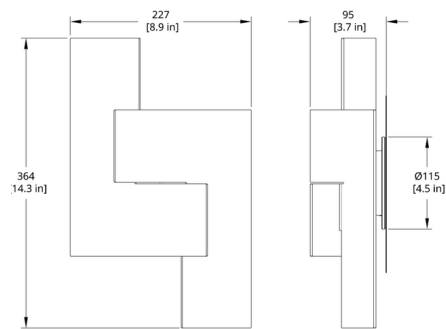

By RBW

Description

Embracing the gestural simplicity of pictograms, the Glyph Wall Light packs compact meaning into a minimal graphic form. The design comprises two inverted panels joined at the center to create an intersection of contrasting colors and textures, as well as distinct shadows that complement a soft diffusion of light.

Shown in glimmer

Specifications

COLOR	N/A
BODY FINISH	Glimmer
WATTAGE	7W
DIMMER	Standard 120V
DIMENSIONS	9"W x 14"H x 3.7"D
INTEGRATED LED MODULE	1 x LED/7W/120V LED

Technical Information

LAMP LIFE	50000 hours
COLOR RENDERING	90 CRI
LAMP COLOR	3000K
LUMENS/WATT	26.71
LUMINOUS FLUX	187 lumens