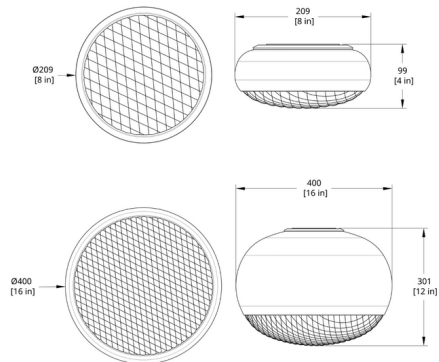

With a unique, prismatic shade, the Print Ceiling Light elevates a classic globe. The striking surface is imprinted with a diamond pattern that creates an understated, radiant play of light.

Shown in matte white / clear / frosted glass

Specifications

COLOR	Clear / Frosted Glass
BODY FINISH	Matte White
WATTAGE	8W
DIMMER	Standard 120V
DIMENSIONS	8"W x 4"H
INTEGRATED LED MODULE	1 x LED/8W/120V LED

Technical Information

LAMP LIFE	50000 hours
COLOR RENDERING	.90 CRI
LAMP COLOR	.3000K