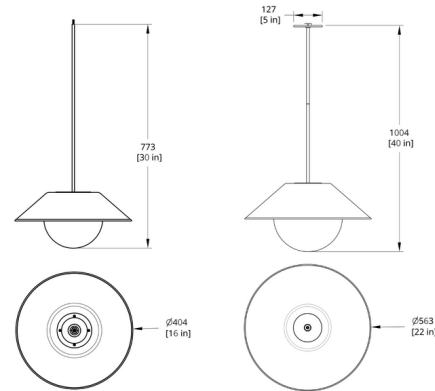

Shown in vermilion / opal

CLICK TO VIEW PRODUCT

Notes: