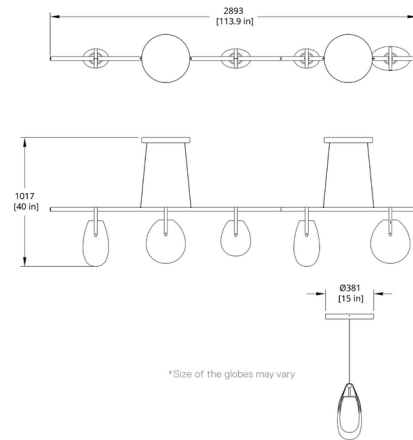

### Specifications

COLOR . . . . . Frosted  
BODY FINISH . . . . . Matte Black  
WATTAGE . . . . . 210W  
DIMMER . . . . . Standard 120V  
DIMENSIONS . . . . . 113.9"L x 7.5"W x 40"H  
INTEGRATED LED MODULE . . . . . 5 x LED/42W/120V LED

### Technical Information

PRODUCT DIMENSIONS . . . . . Cord: 120"  
LAMP LIFE . . . . . 50000 hours  
COLOR RENDERING . . . . . 90 CRI  
LAMP COLOR . . . . . 3000K  
LUMENS/WATT . . . . . 40.95  
LUMINOUS FLUX . . . . . 1720 lumens

Shown in matte black / frosted

\*Size of the globes may vary

CLICK TO VIEW PRODUCT

Notes: