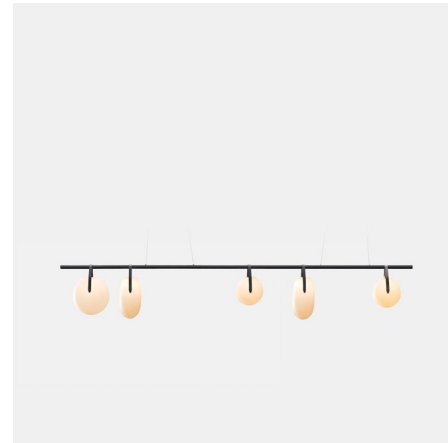

### Description

Minimal and airy, the Gala 114 Pendant reimagines a chandelier as a simple beam. The ivory-frosted glass discs, arranged in a variety of compositions along the beam, bring a soft luminance. Each orb is handblown and subtly unique.

### Specifications

COLOR . . . . . Frosted  
BODY FINISH . . . . . Matte Black  
WATTAGE . . . . . 210W  
DIMMER . . . . . Standard 120V  
DIMENSIONS . . . . . 113.9"L x 7.5"W x 40"H  
INTEGRATED LED MODULE . . . . . 5 x LED/42W/120V LED

Shown in matte black / frosted

\*Size of the globes may vary

CLICK TO VIEW PRODUCT

Notes: