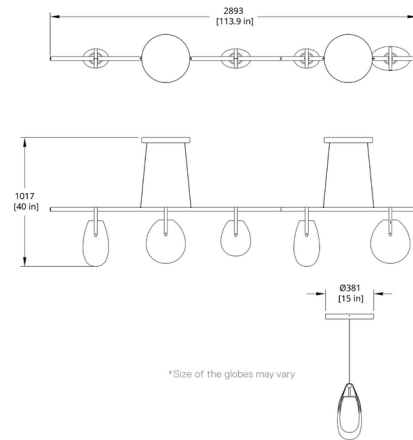

Shown in matte black / frosted

*Size of the globes may vary

CLICK TO VIEW PRODUCT

Notes: