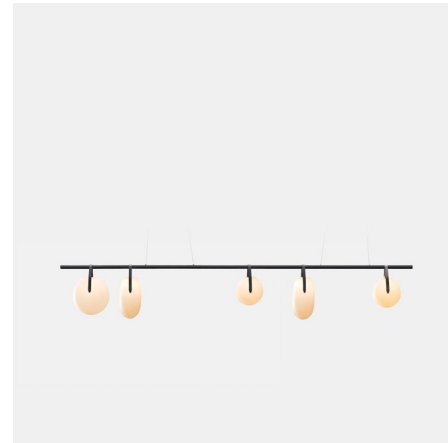

Lightology

lightology.com
866-954-4489
04-21-26

Project: _____

Company: _____

Location: _____ Fixture Type: _____

SPEC #: **RBW1442152**

Approved On: _____ Approved By: _____

Gala 114 Pendant By RBW

Description

Minimal and airy, the Gala 114 Pendant reimagines a chandelier as a simple beam. The ivory-frosted glass discs, arranged in a variety of compositions along the beam, bring a soft luminance. Each orb is handblown and subtly unique.

Specifications

COLOR . . . . . Frosted
BODY FINISH . . . . . Matte Black
WATTAGE 210W
DIMMER . . . . . Standard 120V
DIMENSIONS . . . . . 113.9"L x 7.5"W x 40"H
INTEGRATED LED MODULE . . . . . 5 x LED/42W/120V LED

Technical Information

PRODUCT DIMENSIONS . . . . . Cord: 120"
LAMP LIFE . . . . . 50000 hours
COLOR RENDERING . . . . . 90 CRI
LAMP COLOR 3000K
LUMENS/WATT 40.95
LUMINOUS FLUX . . . . . 1720 lumens

Shown in matte black / frosted