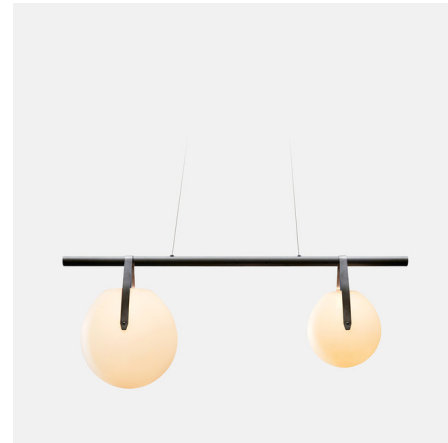

Lightology

lightology.com
866-954-4489
04-24-26

Project: _____

Company: _____

Location: _____ Fixture Type: _____

SPEC #: **RBW1442160**

Approved On: _____ Approved By: _____

Gala 42 Pendant By RBW

Description

Minimal and airy, the Gala 42 Pendant reimagines a chandelier as a simple beam. The ivory-frosted glass discs, arranged in a variety of compositions along the beam, bring a soft luminance. Each orb is handblown and subtly unique.

Specifications

COLOR Frosted
BODY FINISH Matte Black
WATTAGE 36W
DIMMER Standard 120V
DIMENSIONS 42.3"L x 7.5"W x 39.1"H
INTEGRATED LED MODULE 2 x LED/18W/120V LED

Technical Information

PRODUCT DIMENSIONS Cable: 120"
LAMP LIFE 50000 hours
COLOR RENDERING 90 CRI
LAMP COLOR 3000K
LUMENS/WATT 47.78
LUMINOUS FLUX 860 lumens

Shown in matte black / frosted

*Size of the globes may vary

CLICK TO VIEW PRODUCT

Notes: