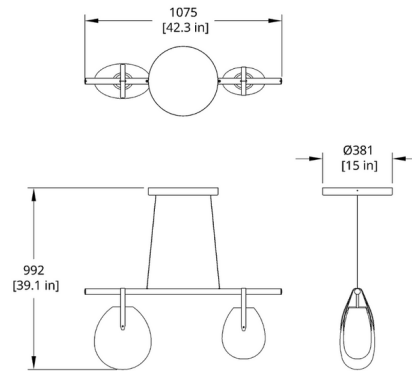

Specifications

COLOR Frosted
BODY FINISH Matte Black
WATTAGE 36W
DIMMER Standard 120V
DIMENSIONS 42.3"L x 7.5"W x 39.1"H
INTEGRATED LED MODULE 2 x LED/18W/120V LED

Technical Information

PRODUCT DIMENSIONS Cable: 120"
LAMP LIFE 50000 hours
COLOR RENDERING 90 CRI
LAMP COLOR 3000K
LUMENS/WATT 47.78
LUMINOUS FLUX 860 lumens

Shown in matte black / frosted

*Size of the globes may vary

CLICK TO VIEW PRODUCT

Notes: