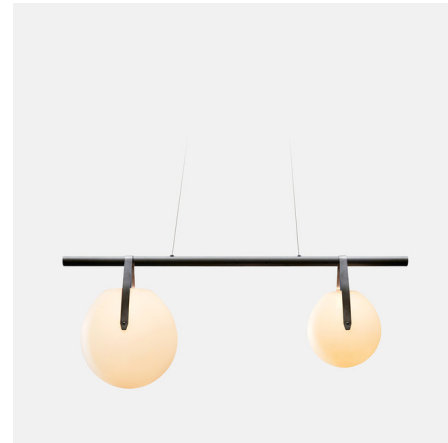

Lightology

lightology.com
866-954-4489
07-07-26

Project: _____

Company: _____

Location: _____ Fixture Type: _____

SPEC #: **RBW1442160**

Approved On: _____ Approved By: _____

Gala 42 Pendant By RBW

Description

Minimal and airy, the Gala 42 Pendant reimagines a chandelier as a simple beam. The ivory-frosted glass discs, arranged in a variety of compositions along the beam, bring a soft luminance. Each orb is handblown and subtly unique.

Specifications

COLOR Frosted
 BODY FINISH Matte Black
 WATTAGE 36W
 DIMMER Standard 120V
 DIMENSIONS 42.3"L x 7.5"W x 39.1"H
 INTEGRATED LED MODULE 2 x LED/18W/120V LED

Technical Information

PRODUCT DIMENSIONS Cable: 120"
 LAMP LIFE 50000 hours
 COLOR RENDERING 90 CRI
 LAMP COLOR 3000K
 LUMENS/WATT 47.78
 LUMINOUS FLUX 860 lumens

Shown in matte black / frosted

*Size of the globes may vary

CLICK TO VIEW PRODUCT

Notes: