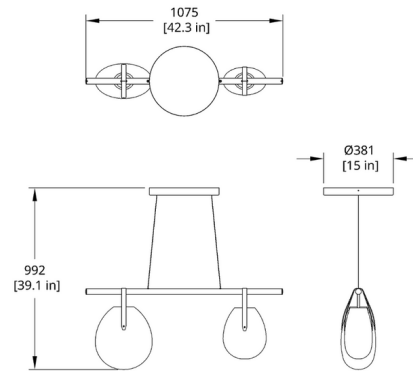

Specifications

COLOR Frosted
 BODY FINISH Matte Black
 WATTAGE 36W
 DIMMER Standard 120V
 DIMENSIONS 42.3"L x 7.5"W x 39.1"H
 INTEGRATED LED MODULE 2 x LED/18W/120V LED

Technical Information

PRODUCT DIMENSIONS Cable: 120"
 LAMP LIFE 50000 hours
 COLOR RENDERING 90 CRI
 LAMP COLOR 3000K
 LUMENS/WATT 47.78
 LUMINOUS FLUX 860 lumens

Shown in matte black / frosted

*Size of the globes may vary

CLICK TO VIEW PRODUCT

Notes: