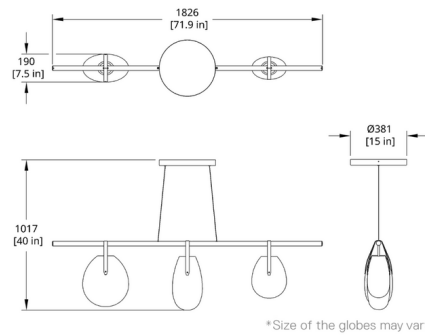

Specifications

COLOR Frosted
BODY FINISH Matte Black
WATTAGE 75W
DIMMER Standard 120V
DIMENSIONS 71.9"L x 7.5"W x 40"H
INTEGRATED LED MODULE 3 x LED/25W/120V LED

Technical Information

PRODUCT DIMENSIONS Cable: 120"
LAMP LIFE 50000 hours
COLOR RENDERING 90 CRI
LAMP COLOR 3000K
LUMENS/WATT 51.60
LUMINOUS FLUX 1290 lumens

Shown in matte black / frosted

*Size of the globes may vary

CLICK TO VIEW PRODUCT

Notes: