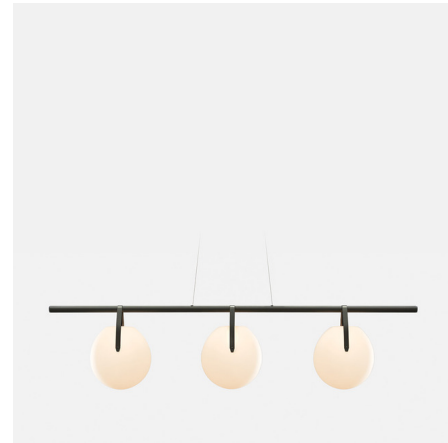

Description

Minimal and airy, the Gala 72 Pendant reimagines a chandelier as a simple beam. The ivory-frosted glass discs, arranged in a variety of compositions along the beam, bring a soft luminance. Each orb is handblown and subtly unique.

Specifications

COLOR Frosted
BODY FINISH Matte Black
WATTAGE 75W
DIMMER Standard 120V
DIMENSIONS 71.9"L x 7.5"W x 40"H
INTEGRATED LED MODULE 3 x LED/25W/120V LED

Technical Information

PRODUCT DIMENSIONS Cable: 120"
LAMP LIFE 50000 hours
COLOR RENDERING 90 CRI
LAMP COLOR 3000K
LUMENS/WATT 51.60
LUMINOUS FLUX 1290 lumens

Shown in matte black / frosted

*Size of the globes may vary

CLICK TO VIEW PRODUCT

Notes: