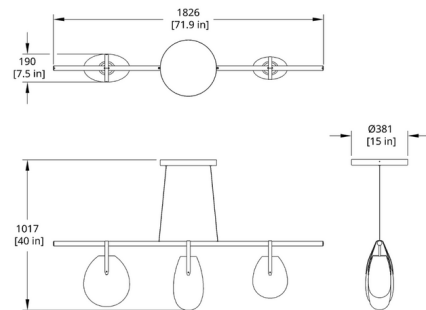

Specifications

COLOR	Frosted
BODY FINISH	Matte Black
WATTAGE	75W
DIMMER	Standard 120V
DIMENSIONS	71.9"L x 7.5"W x 40"H
INTEGRATED LED MODULE	3 x LED/25W/120V LED

Technical Information

PRODUCT DIMENSIONS	Cable: 120"
LAMP LIFE	50000 hours
COLOR RENDERING	90 CRI
LAMP COLOR	3000K
LUMENS/WATT	51.60
LUMINOUS FLUX	1290 lumens

Shown in matte black / frosted

*Size of the globes may vary

CLICK TO VIEW PRODUCT

Notes: