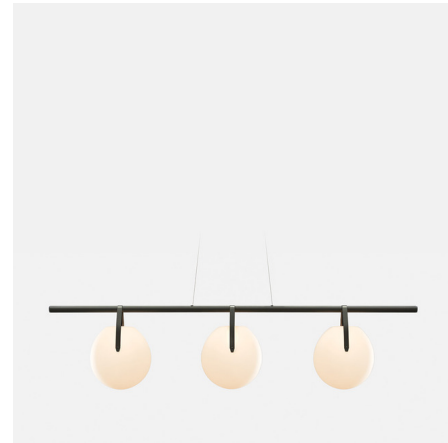

Description

Minimal and airy, the Gala 72 Pendant reimagines a chandelier as a simple beam. The ivory-frosted glass discs, arranged in a variety of compositions along the beam, bring a soft luminance. Each orb is handblown and subtly unique.

Specifications

COLOR	Frosted
BODY FINISH	Matte Black
WATTAGE	75W
DIMMER	Standard 120V
DIMENSIONS	71.9"L x 7.5"W x 40"H
INTEGRATED LED MODULE	3 x LED/25W/120V LED

Technical Information

PRODUCT DIMENSIONS	Cable: 120"
LAMP LIFE	50000 hours
COLOR RENDERING	90 CRI
LAMP COLOR	3000K
LUMENS/WATT	51.60
LUMINOUS FLUX	1290 lumens

Shown in matte black / frosted

*Size of the globes may vary

CLICK TO VIEW PRODUCT

Notes: