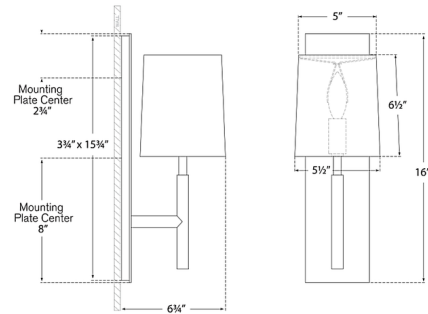

### Specifications

COLOR . . . . . Linen  
BODY FINISH . . . . . Soft Brass  
WATTAGE . . . . . 6.5W  
DIMMER . . . . . Standard 120V  
DIMENSIONS . . . . . 5.5"W x 16"H x 6.75"D  
BULB NOT INCLUDED . . . . . 1 x B11/Candelabra (E12)/6.5W/120V LED