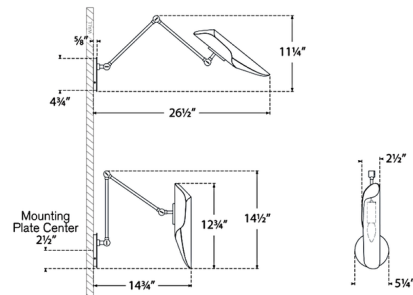

By Visual Comfort Signature

Description

The Flore Double Wall Light is inspired by rolled parchment scrolls. This smooth industrial piece has a paper thin metal shade casts warm light exactly where you need it. Arms are adjustable by loosening/tightening knobs.

Shown in polished nickel

Specifications

COLOR	N/A
BODY FINISH	Polished Nickel
WATTAGE	6.5W
DIMMER	Standard 120V
DIMENSIONS	5.25"W x 14.5"H x 26.5"D
BULB NOT INCLUDED	1 x B11/Candelabra (E12)/6.5W/120V LED