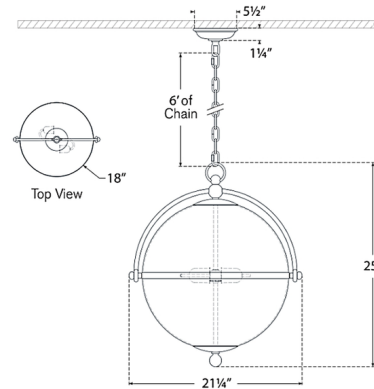

### Specifications

COLOR	Antique Mercury
BODY FINISH	Aged Iron
WATTAGE	30W
DIMMER	Standard 120V
DIMENSIONS	21.25"W x 25"H
BULB NOT INCLUDED	2 x A19/Medium (E26)/15W/120V LED

CLICK TO VIEW PRODUCT

Notes: