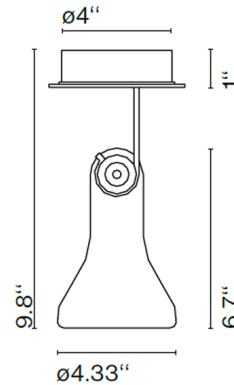

Description

Atlas Ceiling Adjustable Spot transforms a common bulb into a spotlight, enveloping it following its outline. Taking its nudity as the starting point, it dresses the bulb up with a transparent suit that also gives the lamp the added benefit of lightness. Adjustable head can direct light. A White canopy finishes off the simplistic look. NOTE: This is a discontinued model and limited to quantity on hand.

Shown in white / transparent

Specifications

COLOR	Transparent
BODY FINISH	White
WATTAGE	13W
DIMMER	Standard 120V
DIMENSIONS	4.3"W x 9.8"H
BULB NOT INCLUDED	1 x PAR30S/Medium (E26)/13W/120V LED
COUNTRY OF ORIGIN	Spain