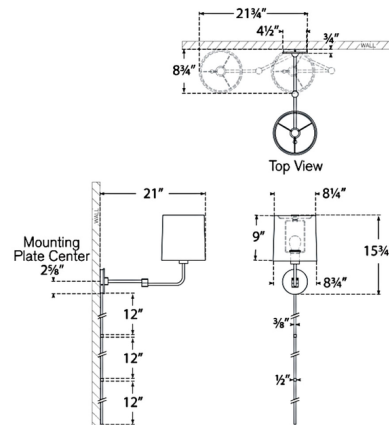

By Visual Comfort Signature

Description

No description available.

Shown in gild / gild

Specifications

COLOR	N/A
BODY FINISH	Gild / Gild
WATTAGE	15W
DIMMER	Standard 120V
DIMENSIONS	8.75"W x 15.75"H x 8.75"D
BULB NOT INCLUDED	1 x A19/Medium (E26)/15W/120V LED