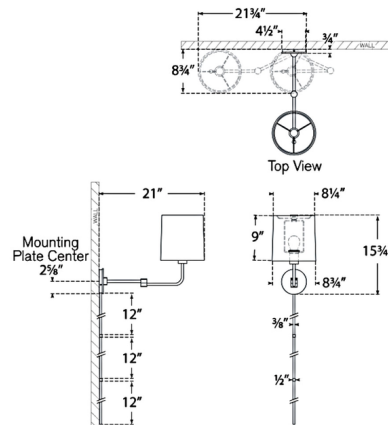

By Visual Comfort Signature

Description

No description available.

Shown in gild / gild

Specifications

COLOR	N/A
BODY FINISH	Gild / Gild
WATTAGE	15W
DIMMER	Standard 120V
DIMENSIONS	8.75"W x 15.75"H x 8.75"D
BULB NOT INCLUDED	1 x A19/Medium (E26)/15W/120V LED