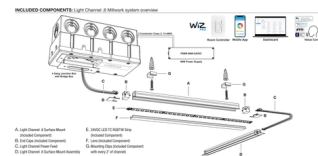

Specifications

COLOR	Diffused Lens
BODY FINISH	Satin Aluminum
WATTAGE	5W
DIMMER	N/A
DIMENSIONS	12.85"L x 0.8"W x 0.61"H
INTEGRATED LED MODULE	1 x LED/5W/24V LED

Technical Information

LAMP LIFE	50000 hours
COLOR RENDERING	96 CRI
LAMP COLOR	RGB+White
LUMENS/WATT	30.40
LUMINOUS FLUX	152 lumens

Shown in satin aluminum / diffused lens

CLICK TO VIEW PRODUCT

Notes: