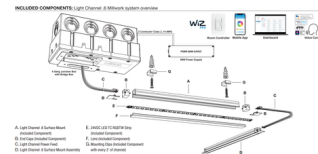

Specifications

COLOR	Diffused Lens
BODY FINISH	Satin Aluminum
WATTAGE	5W
DIMMER	N/A
DIMENSIONS	12.85"L x 0.8"W x 0.61"H
INTEGRATED LED MODULE	1 x LED/5W/24V LED

Technical Information

LAMP LIFE	50000 hours
COLOR RENDERING	96 CRI
LAMP COLOR	RGB+White
LUMENS/WATT	30.40
LUMINOUS FLUX	152 lumens

Shown in satin aluminum / diffused lens

CLICK TO VIEW PRODUCT

Notes: