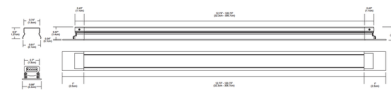

Specifications

COLOR	Diffused Lens
BODY FINISH	Satin Aluminum
WATTAGE	5W
DIMMER	N/A
DIMENSIONS	12.85"L x 0.8"W x 0.61"H
INTEGRATED LED MODULE	1 x LED/5W/24V LED

Technical Information

LAMP LIFE	50000 hours
COLOR RENDERING	96 CRI
LAMP COLOR	RGB+White
LUMENS/WATT	30.40
LUMINOUS FLUX	152 lumens

Shown in satin aluminum / diffused lens

CLICK TO VIEW PRODUCT

Notes: