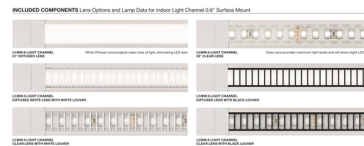

Specifications

COLOR	Diffused Lens
BODY FINISH	Satin Aluminum
WATTAGE	5W
DIMMER	N/A
DIMENSIONS	12.85"L x 0.8"W x 0.61"H
INTEGRATED LED MODULE	1 x LED/5W/24V LED

Technical Information

LAMP LIFE	50000 hours
COLOR RENDERING	96 CRI
LAMP COLOR	RGB+White
LUMENS/WATT	30.40
LUMINOUS FLUX	152 lumens

Shown in satin aluminum / diffused lens

CLICK TO VIEW PRODUCT

Notes: